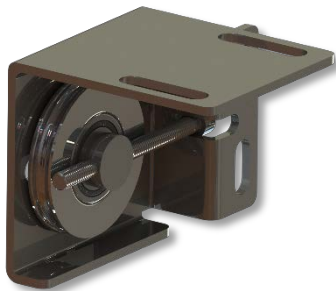

RETRACTABLE TARPS ^{P/L}

TARPING SYSTEMS & COMPONENTS

ACN 069 575 711 ABN 34 069 575 711

COMPACT REAR ADJUSTER PARTS LIST

R.DS
COMPLETE COMPACT
REAR ADJUSTER (D/S)

R.PS
COMPLETE COMPACT
REAR ADJUSTER (P/S)

R.PS EXT
EXTENDED COMPACT
REAR ADJUSTER (P/S)

R.DS EXT
EXTENDED COMPACT
REAR ADJUSTER (D/S)

HT-RA001
70 mm PULLEY &
BEARING

HT-RA001A
PULLEY BEARING ONLY

HT-RA002
REAR ADJUSTER
BRACKET (D/S)

HT-RA003
REAR ADJUSTER
BRACKET (P/S)

HT-RA002EXT
EXTENDED ADJUSTER
BRACKET (D/S)

HT-RA003EXT
EXTENDED ADJUSTER
BRACKET (P/S)

HT-RA004
CENTRE PIN AND
ADJUSTING
BOLTS/WASHER
**Individual Parts Available*

LET US HELP YOU COVER YOUR LOAD