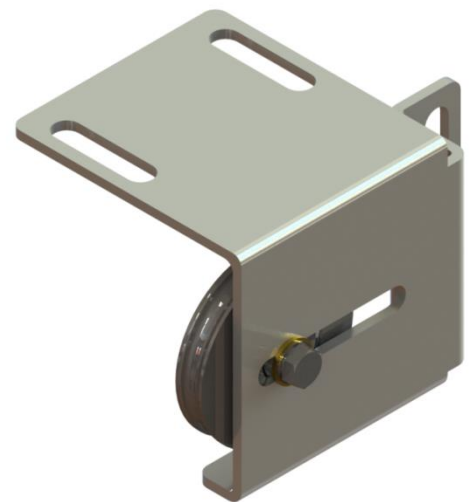

RETRACTABLE TARPS PL
Let us help you cover your load

ASSEMBLED P/S BRACKET

REAR ADJUSTOR ASSEMBLY (P/S)

ITEM	PART No	QTY	DESCRIPTION
1	HT-RA004a	1	TENSIONING NUT/CENTRE PIN
2	HT-RA004b	1	TENSIONING BOLT
3	HT-RA001	1	WIRE CABLE PULLEY W/ BEARING
4	HT-RA004c	1	FLAT WASHER SPACER
5	HT-RA004d	1	STAR AND FLAT WASHERS
6	HT-RA004e	1	RETAINING BOLT
7	HT-RA003	1	*PASSENGER SIDE BRACKET (P/S)

***DRIVERS SIDE (D/S) & PASSENGER SIDE (P/S)**

***Note: Drivers (D/S) side bracket also available (HT-RA002)**