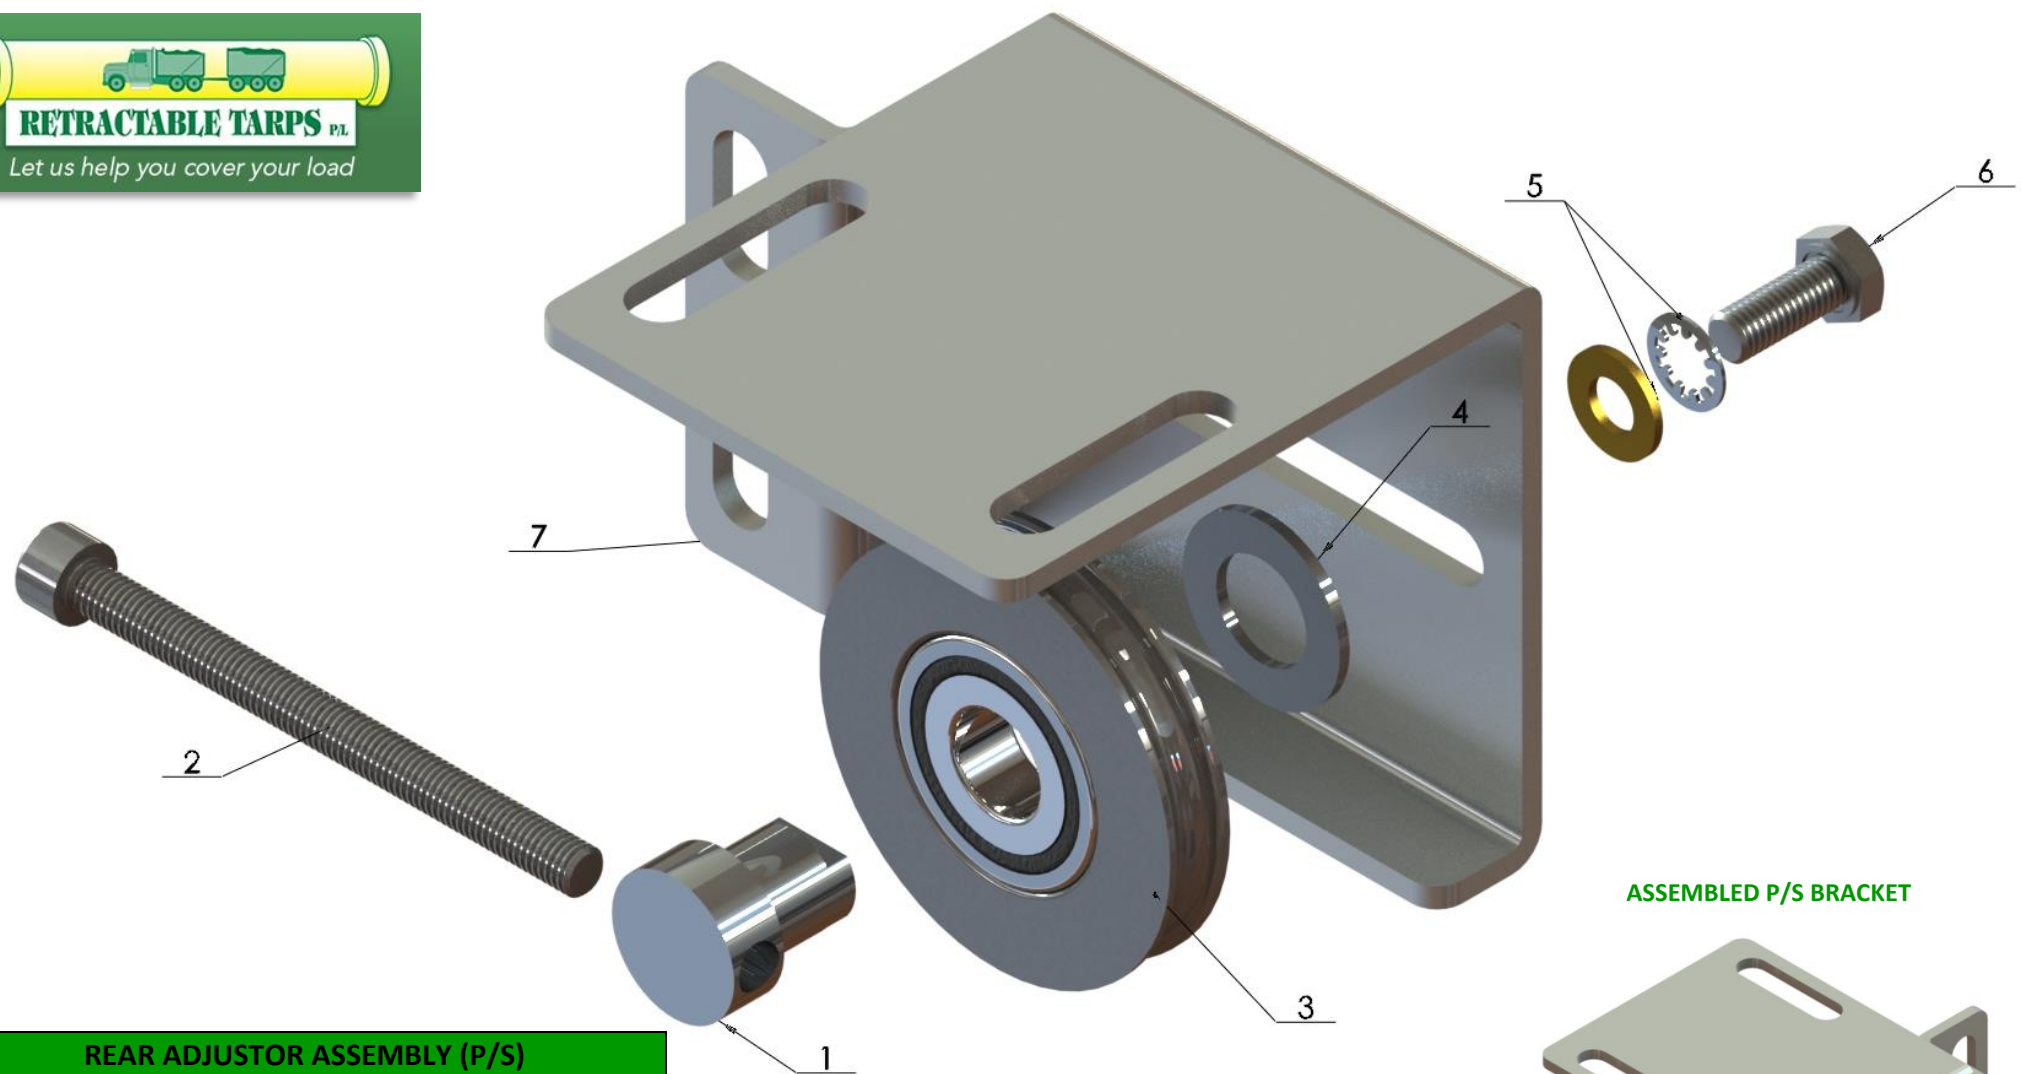

RETRACTABLE TARPS PL
Let us help you cover your load

ASSEMBLED P/S BRACKET

REAR ADJUSTOR ASSEMBLY (P/S)

ITEM	PART No	QTY	DESCRIPTION
1	HT-RA004a	1	TENSIONING NUT/CENTRE PIN
2	HT-RA004b	1	TENSIONING BOLT
3	HT-RA001	1	WIRE CABLE PULLEY W/ BEARING
4	HT-RA004c	1	FLAT WASHER SPACER
5	HT-RA004d	1	STAR AND FLAT WASHERS
6	HT-RA004e	1	RETAINING BOLT
7	HT-RA003	1	*PASSENGER SIDE BRACKET (P/S)

***DRIVERS SIDE (D/S) & PASSENGER SIDE (P/S)**

***Note: Drivers (D/S) side bracket also available (HT-RA002)**