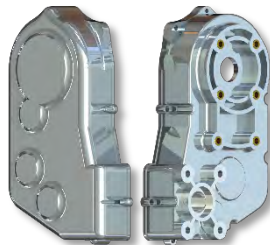

RETRACTABLE TARPS P/L

TARPING SYSTEMS & COMPONENTS

ACN 069 575 711 ABN 34 069 575 711

ELECTRICAL PARTS LIST

RT-1027/8
88:1 HOLLOWSHAFT
GEAR MOTOR
12/ 24 VOLT

RT-20120
166:1 HOLLOWSHAFT
GEAR MOTOR 12 VOLT

RT-2025
HOLLOWSHAFT GEAR
CASE FRONT HALF

RT-2026
HOLLOWSHAFT GEAR
CASE BACK HALF

RT-21100
HOLLOWSHAFT
MOUNTING BRACKET

RT-1027G
HOLLOWSHAFT
GEARBOX ONLY

RT-10201
TARP STRETCHER GEAR
MOTOR 12V

RT-E000/1
TARP STRETCHER GEAR
CASE
FRONT /BACK HALF

RT-1020G
TARP STRETCHER
GEARBOX ONLY

RT-1012/5
SUPERDUTY GEAR
MOTOR 12V/24V

RT-1012G
SUPERDUTY GEARBOX
ONLY

RT-1312/14
ROLL-RITE MOTOR
ONLY (12V/24V)

RT-E002/3
ELECTRIC BRAKE
ASSEMBLY 12V/24V

RT-13180
OIL SEAL INPUT 5/16"
SHAFT

RT-12200
GEAR, HELICAL PINION
12 TOOTH