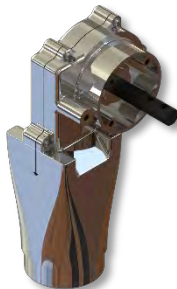

RT-1012/5
SUPERDUTY GEAR
MOTOR 12V/24V

RT-1012G
SUPERDUTY GEARBOX
ONLY

RT-1312/14
ROLL-RITE MOTOR
ONLY (12V/24V)

RT-E002/3
ELECTRIC BRAKE
ASSEMBLY 12V/24V

RT-13180
OIL SEAL INPUT 5/16"
SHAFT

RT-12200
GEAR, HELICAL PINION
12 TOOTH