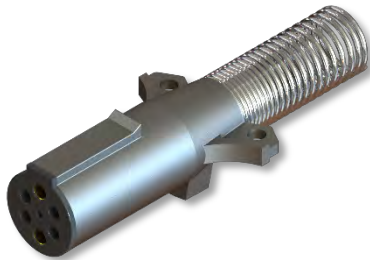

RT-1012/5
SUPERDUTY GEAR
MOTOR 12V/24V

RT-1012G
SUPERDUTY GEARBOX
ONLY

RT-1312/14
ROLL-RITE MOTOR
ONLY (12V/24V)

RT-E002/3
ELECTRIC BRAKE
ASSEMBLY 12V/24V

RT-13180
OIL SEAL INPUT 5/16"
SHAFT

RT-12200
GEAR, HELICAL PINION
12 TOOTH

RT-DMC20R/50R
REMOTE DC MOTOR
CONTROLLER
20A (24V)/50A (12V)

RT-RKEYFOB
REMOTE CONTROL
KEYFOB – SUIT DMCR

RT-19801
SPARE 6 BUTTON
KEYFOB REMOTE

RT-MCB20/40
MANUAL CIRCUIT
BREAKER – 20/40 AMP

RT-RRSW
ROCKER SWITCH –
MOM-ON/OFF/
MOM-OFF

RT-WPSW
WATERPROOF TOGGLE
SWITCH C/W RUBBER
BOOT

RT-BMSW
BATTERY MASTER
SWITCH C/W
REMOVABLE KEY

RR-CSU1.0A
STANDALONE UNIT c/w
REMOTE CONTROLLER

CSU-BBCU
STANDALONE UNIT
WITH CHARGER ONLY

RT-4ACH
ELECTRONIC CHARGER
12V/24V

RT-12760
SUREFLEX CONNECTOR
PLUG MALE/FEMALE

RT-12770
SUREFLEX CONNECTOR
PLUG MALE

RT-12780
SUREFLEX CONNECTOR
PLUG FEMALE

RT-CPAS175/50
ANDERSON PLUG SET
175AMP/50 AMP

RT-BB12/24
BIG BLUE MOTOR
12V/24V

RT-MV40
BLUE GEARBOX – 40:1