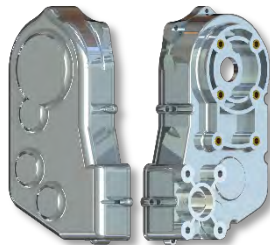

RETRACTABLE TARPS P/L

TARPING SYSTEMS & COMPONENTS

ACN 069 575 711 ABN 34 069 575 711

ELECTRICAL PARTS LIST

RT-20120
88:1 HOLLOWSHAFT
GEAR MOTOR
12/ 24 VOLT

RT-20120
166:1 HOLLOWSHAFT
GEAR MOTOR 12 VOLT

RT-2025
HOLLOWSHAFT GEAR
CASE FRONT HALF

RT-2026
HOLLOWSHAFT GEAR
CASE BACK HALF

RT-21100
HOLLOWSHAFT
MOUNTING BRACKET

RT-1027G
HOLLOWSHAFT
GEARBOX ONLY

RT-10201
TARP STRETCHER GEAR
MOTOR 12V

RT-E000/1
TARP STRETCHER GEAR
CASE
FRONT /BACK HALF

RT-1020G
TARP STRETCHER
GEARBOX ONLY

RT-1012/5
SUPERDUTY GEAR
MOTOR 12V/24V

RT-1012G
SUPERDUTY GEARBOX
ONLY

RT-1312/14
ROLL-RITE MOTOR
ONLY (12V/24V)

RT-E002/3
ELECTRIC BRAKE
ASSEMBLY 12V/24V

RT-13180
OIL SEAL INPUT 5/16"
SHAFT

RT-12200
GEAR, HELICAL PINION
12 TOOTH