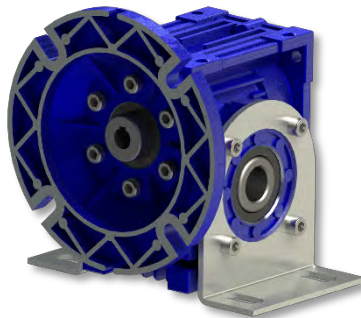

RT-DMC20R/50R
REMOTE DC MOTOR
CONTROLLER
20A (24V)/50A (12V)

RT-RKEYFOB
REMOTE CONTROL
KEYFOB – SUIT DMCR

RT-19801
SPARE 6 BUTTON
KEYFOB REMOTE

RT-MCB20/40
MANUAL CIRCUIT
BREAKER – 20/40 AMP

RT-RRSW
ROCKER SWITCH –
MOM-ON/OFF/
MOM-OFF

RT-12760
SUREFLEX CONNECTOR
PLUG MALE/FEMALE

RT-12770
SUREFLEX CONNECTOR
PLUG MALE

RT-12780
SUREFLEX CONNECTOR
PLUG FEMALE

RT-CPAS175/50
ANDERSON PLUG SET
175AMP/50 AMP

RT-BB12/24
BIG BLUE MOTOR
12V/24V

RT-MV40
BLUE GEARBOX – 40:1