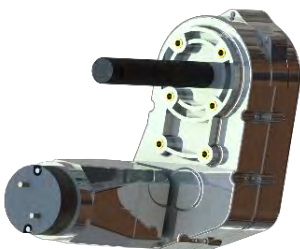

RETRACTABLE TARPS P/L

TARPING SYSTEMS & COMPONENTS

ACN 069 575 711 ABN 34 069 575 711

ELECTRICAL PARTS LIST

RT-1027/8
88:1 HOLLOWSHAFT
GEAR MOTOR
12/ 24 VOLT

RT-20120
166:1 HOLLOWSHAFT
GEAR MOTOR 12 VOLT

RT-2025
HOLLOWSHAFT GEAR
CASE FRONT HALF

RT-2026
HOLLOWSHAFT GEAR
CASE BACK HALF

RT-21100
HOLLOWSHAFT
MOUNTING BRACKET

RT-1027G
HOLLOWSHAFT
GEARBOX ONLY

RT-10201
TARP STRETCHER GEAR
MOTOR 12V

RT-E000/1
TARP STRETCHER GEAR
CASE
FRONT /BACK HALF

RT-1020G
TARP STRETCHER
GEARBOX ONLY

RT-1012/5
SUPERDUTY GEAR
MOTOR 12V/24V

RT-1012G
SUPERDUTY GEARBOX
ONLY

RT-1312/14
ROLL-RITE MOTOR
ONLY (12V/24V)

RT-E002/3
ELECTRIC BRAKE
ASSEMBLY 12V/24V

RT-13180
OIL SEAL INPUT 5/16"
SHAFT

RT-12200
GEAR, HELICAL PINION
12 TOOTH

RT-WPSW
WATERPROOF TOGGLE
SWITCH C/W RUBBER
BOOT

RT-BMSW
BATTERY MASTER
SWITCH C/W
REMOVABLE KEY

RR-CSU1.0A
STANDALONE UNIT c/w
REMOTE CONTROLLER

CSU-BBCU
STANDALONE UNIT
WITH CHARGER ONLY

RT-4ACH
ELECTRONIC CHARGER
12V/24V