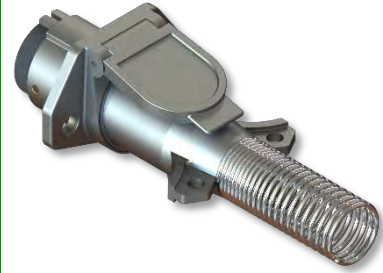

RT-DMC20R/50R
REMOTE DC MOTOR
CONTROLLER
20A (24V)/50A (12V)

RT-RKEYFOB
REMOTE CONTROL
KEYFOB – SUIT DMCR

RT-19801
SPARE 6 BUTTON
KEYFOB REMOTE

RT-MCB20/40
MANUAL CIRCUIT
BREAKER – 20/40 AMP

RT-RRSW
ROCKER SWITCH –
MOM-ON/OFF/
MOM-OFF

RT-WPSW
WATERPROOF TOGGLE
SWITCH C/W RUBBER
BOOT

RT-BMSW
BATTERY MASTER
SWITCH C/W
REMOVABLE KEY

RR-CSU1.0A
STANDALONE UNIT c/w
REMOTE CONTROLLER

CSU-BBCU
STANDALONE UNIT
WITH CHARGER ONLY

RT-4ACH
ELECTRONIC CHARGER
12V/24V

RT-12760
SUREFLEX CONNECTOR
PLUG MALE/FEMALE

RT-12770
SUREFLEX CONNECTOR
PLUG MALE

RT-12780
SUREFLEX CONNECTOR
PLUG FEMALE

RT-CPAS175/50
ANDERSON PLUG SET
175AMP/50 AMP

RT-BB12/24
BIG BLUE MOTOR
12V/24V

RT-MV40
BLUE GEARBOX – 40:1