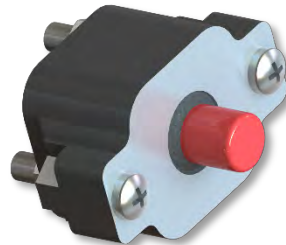

RT-1012/5
SUPERDUTY GEAR
MOTOR 12V/24V

RT-1012G
SUPERDUTY GEARBOX
ONLY

RT-1312/14
ROLL-RITE MOTOR
ONLY (12V/24V)

RT-E002/3
ELECTRIC BRAKE
ASSEMBLY 12V/24V

RT-13180
OIL SEAL INPUT 5/16"
SHAFT

RT-12200
GEAR, HELICAL PINION
12 TOOTH

RT-10954
ROLL-RITE MOTOR
CONTROLLER
(12V ONLY)

RT-10955
ROLL-RITE REMOTE
MOTOR CONTROLLER
(12V ONLY)

RT-SFREM
ROLL-RITE SINGLE
FUNCTION REMOTE
ATTACHMENT

RT-DMC20/50
DC MOTOR
CONTROLLER
20A (24V)/50A (12V)

RT-DMC20R/50R
REMOTE DC MOTOR
CONTROLLER
20A (24V)/50A (12V)

RT-RKEYFOB
REMOTE CONTROL
KEYFOB – SUIT DMCR

RT-19801
SPARE 6 BUTTON
KEYFOB REMOTE

RT-MCB20/40
MANUAL CIRCUIT
BREAKER – 20/40 AMP

RT-RRSW
ROCKER SWITCH –
MOM-ON/OFF/
MOM-OFF

RT-WPSW
WATERPROOF TOGGLE
SWITCH C/W RUBBER
BOOT

RT-BMSW
BATTERY MASTER
SWITCH C/W
REMOVABLE KEY

RR-CSU1.0A
STANDALONE UNIT c/w
REMOTE CONTROLLER

CSU-BBCU
STANDALONE UNIT
WITH CHARGER ONLY

RT-4ACH
ELECTRONIC CHARGER
12V/24V