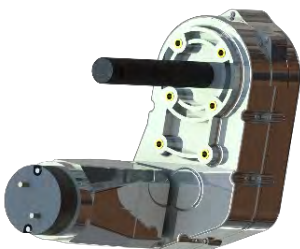

RETRACTABLE TARPS P/L

TARPING SYSTEMS & COMPONENTS

ACN 069 575 711 ABN 34 069 575 711

ELECTRICAL PARTS LIST

RT-20120
88:1 HOLLOWSHAFT
GEAR MOTOR
12/ 24 VOLT

RT-20120
166:1 HOLLOWSHAFT
GEAR MOTOR 12 VOLT

RT-2025
HOLLOWSHAFT GEAR
CASE FRONT HALF

RT-2026
HOLLOWSHAFT GEAR
CASE BACK HALF

RT-21100
HOLLOWSHAFT
MOUNTING BRACKET

RT-1027G
HOLLOWSHAFT
GEARBOX ONLY

RT-10201
TARP STRETCHER GEAR
MOTOR 12V

RT-E000/1
TARP STRETCHER GEAR
CASE
FRONT /BACK HALF

RT-1020G
TARP STRETCHER
GEARBOX ONLY

RT-1012/5
SUPERDUTY GEAR
MOTOR 12V/24V

RT-1012G
SUPERDUTY GEARBOX
ONLY

RT-1312/14
ROLL-RITE MOTOR
ONLY (12V/24V)

RT-E002/3
ELECTRIC BRAKE
ASSEMBLY 12V/24V

RT-13180
OIL SEAL INPUT 5/16"
SHAFT

RT-12200
GEAR, HELICAL PINION
12 TOOTH

RT-WPSW
WATERPROOF TOGGLE
SWITCH C/W RUBBER
BOOT

RT-BMSW
BATTERY MASTER
SWITCH C/W
REMOVABLE KEY

RR-CSU1.0A
STANDALONE UNIT c/w
REMOTE CONTROLLER

CSU-BBCU
STANDALONE UNIT
WITH CHARGER ONLY

RT-4ACH
ELECTRONIC CHARGER
12V/24V