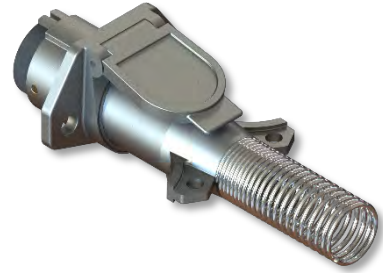

RT-DMC20R/50R
REMOTE DC MOTOR
CONTROLLER
20A (24V)/50A (12V)

RT-RKEYFOB
REMOTE CONTROL
KEYFOB – SUIT DMCR

RT-19801
SPARE 6 BUTTON
KEYFOB REMOTE

RT-MCB20/40
MANUAL CIRCUIT
BREAKER – 20/40 AMP

RT-RRSW
ROCKER SWITCH –
MOM-ON/OFF/
MOM-OFF

RT-WPSW
WATERPROOF TOGGLE
SWITCH C/W RUBBER
BOOT

RT-BMSW
BATTERY MASTER
SWITCH C/W
REMOVABLE KEY

RR-CSU1.0A
STANDALONE UNIT c/w
REMOTE CONTROLLER

CSU-BBCU
STANDALONE UNIT
WITH CHARGER ONLY

RT-4ACH
ELECTRONIC CHARGER
12V/24V

RT-12760
SUREFLEX CONNECTOR
PLUG MALE/FEMALE

RT-12770
SUREFLEX CONNECTOR
PLUG MALE

RT-12780
SUREFLEX CONNECTOR
PLUG FEMALE

RT-CPAS175/50
ANDERSON PLUG SET
175AMP/50 AMP

RT-BB12/24
BIG BLUE MOTOR
12V/24V

RT-MV40
BLUE GEARBOX – 40:1