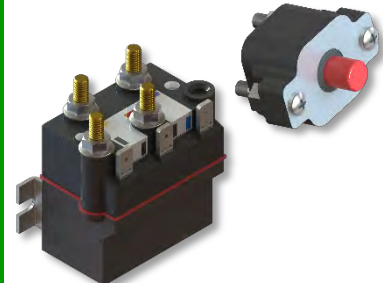

RT-1012/5
SUPERDUTY GEAR
MOTOR 12V/24V

RT-1012G
SUPERDUTY GEARBOX
ONLY

RT-1312/14
ROLL-RITE MOTOR
ONLY (12V/24V)

RT-E002/3
ELECTRIC BRAKE
ASSEMBLY 12V/24V

RT-13180
OIL SEAL INPUT 5/16"
SHAFT

RT-12200
GEAR, HELICAL PINION
12 TOOTH

RT-1031/0
TARPMaster GEAR
MOTOR 12V/24V

RT-1211/3
TARPMaster MOTOR
ONLY 12V/24V

SC-EDM12/24
SW MOTOR 12V/24V
SINGLE CABLE

SC-SWG
SW GEARBOX ONLY

RT-10770
END BRUSH CAP SUIT
SW MOTOR

RT-20335/6
SW SOLENOID KIT
12V/24V

RT-10954
ROLL-RITE MOTOR
CONTROLLER
(12V ONLY)

RT-10955
ROLL-RITE REMOTE
MOTOR CONTROLLER
(12V ONLY)

RT-SFREM
ROLL-RITE SINGLE
FUNCTION REMOTE
ATTACHMENT

RT-DMC20/50
DC MOTOR
CONTROLLER
20A (24V)/50A (12V)

RT-DMC20R/50R
REMOTE DC MOTOR
CONTROLLER
20A (24V)/50A (12V)

RT-RKEYFOB
REMOTE CONTROL
KEYFOB – SUIT DMCR

RT-19801
SPARE 6 BUTTON
KEYFOB REMOTE

RT-MCB20/40
MANUAL CIRCUIT
BREAKER – 20/40 AMP

RT-RRSW
ROCKER SWITCH –
MOM-ON/OFF/
MOM-OFF