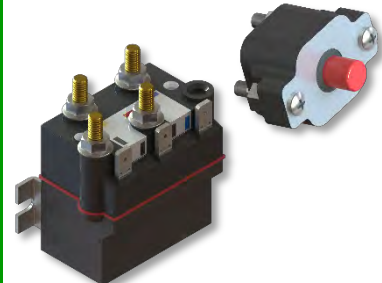

RT-1012/5
SUPERDUTY GEAR
MOTOR 12V/24V

RT-1012G
SUPERDUTY GEARBOX
ONLY

RT-1312/14
ROLL-RITE MOTOR
ONLY (12V/24V)

RT-E002/3
ELECTRIC BRAKE
ASSEMBLY 12V/24V

RT-13180
OIL SEAL INPUT 5/16"
SHAFT

RT-12200
GEAR, HELICAL PINION
12 TOOTH

RT-1031/0
TARPMASER GEAR
MOTOR 12V/24V

RT-1211/3
TARPMASER MOTOR
ONLY 12V/24V

SC-EDM12/24
SW MOTOR 12V/24V
SINGLE CABLE

SC-SWG
SW GEARBOX ONLY

RT-10770
END BRUSH CAP SUIT
SW MOTOR

RT-20335/6
SW SOLENOID KIT
12V/24V

RT-10954
ROLL-RITE MOTOR
CONTROLLER
(12V ONLY)

RT-10955
ROLL-RITE REMOTE
MOTOR CONTROLLER
(12V ONLY)

RT-SFREM
ROLL-RITE SINGLE
FUNCTION REMOTE
ATTACHMENT

RT-DMC20/50
DC MOTOR
CONTROLLER
20A (24V)/50A (12V)

RT-DMC20R/50R
REMOTE DC MOTOR
CONTROLLER
20A (24V)/50A (12V)

RT-RKEYFOB
REMOTE CONTROL
KEYFOB – SUIT DMCR

RT-19801
SPARE 6 BUTTON
KEYFOB REMOTE

RT-MCB20/40
MANUAL CIRCUIT
BREAKER – 20/40 AMP

RT-RRSW
ROCKER SWITCH –
MOM-ON/OFF/
MOM-OFF