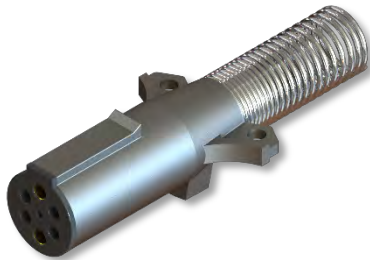

RT-1012/5
SUPERDUTY GEAR
MOTOR 12V/24V

RT-1012G
SUPERDUTY GEARBOX
ONLY

RT-1312/14
ROLL-RITE MOTOR
ONLY (12V/24V)

RT-E002/3
ELECTRIC BRAKE
ASSEMBLY 12V/24V

RT-13180
OIL SEAL INPUT 5/16"
SHAFT

RT-12200
GEAR, HELICAL PINION
12 TOOTH

RT-DMC20R/50R
REMOTE DC MOTOR
CONTROLLER
20A (24V)/50A (12V)

RT-RKEYFOB
REMOTE CONTROL
KEYFOB – SUIT DMCR

RT-19801
SPARE 6 BUTTON
KEYFOB REMOTE

RT-MCB20/40
MANUAL CIRCUIT
BREAKER – 20/40 AMP

RT-RRSW
ROCKER SWITCH –
MOM-ON/OFF/
MOM-OFF

RT-WPSW
WATERPROOF TOGGLE
SWITCH C/W RUBBER
BOOT

RT-BMSW
BATTERY MASTER
SWITCH C/W
REMOVABLE KEY

RT-CSU1.0A
STANDALONE UNIT c/w
REMOTE CONTROLLER

RT-CSU1.0A
STANDALONE UNIT
WITH CHARGER ONLY

RT-4ACH
ELECTRONIC CHARGER
12V/24V

RT-12760
SUREFLEX CONNECTOR
PLUG MALE/FEMALE

RT-12770
SUREFLEX CONNECTOR
PLUG MALE

RT-12780
SUREFLEX CONNECTOR
PLUG FEMALE

RT-CPAS175/50
ANDERSON PLUG SET
175AMP/50 AMP

RT-BB12/24
BIG BLUE MOTOR
12V/24V

RT-MV40
BLUE GEARBOX – 40:1