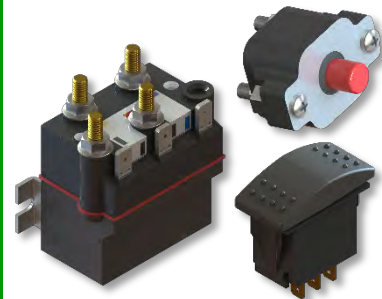

RT-1012/5
SUPERDUTY GEAR
MOTOR 12V/24V

RT-1012G
SUPERDUTY GEARBOX
ONLY

RT-1312/14
ROLL-RITE MOTOR
ONLY (12V/24V)

RT-E002/3
ELECTRIC BRAKE
ASSEMBLY 12V/24V

RT-13180
OIL SEAL INPUT 5/16"
SHAFT

RT-12200
GEAR, HELICAL PINION
12 TOOTH

RT-1031/0
TARPMASER GEAR
MOTOR 12V/24V

RT-1211/3
TARPMASER MOTOR
ONLY 12V/24V

SC-EDM12/24
SW MOTOR 12V/24V
SINGLE CABLE

SC-SWG
SW GEARBOX ONLY

RT-10770
END BRUSH CAP SUIT
SW MOTOR

RT-20335/6
SW SOLENOID KIT
12V/24V

RT-10954
ROLL-RITE MOTOR
CONTROLLER
(12V ONLY)

RT-10955
ROLL-RITE REMOTE
MOTOR CONTROLLER
(12V ONLY)

RT-SFREM
ROLL-RITE SINGLE
FUNCTION REMOTE
ATTACHMENT

RT-DMC20/50
DC MOTOR
CONTROLLER
20A (24V)/50A (12V)

RT-DMC20R/50R
REMOTE DC MOTOR
CONTROLLER
20A (24V)/50A (12V)

RT-RKEYFOB
REMOTE CONTROL
KEYFOB – SUIT DMCR

RT-19801
SPARE 6 BUTTON
KEYFOB REMOTE

RT-MCB20/40
MANUAL CIRCUIT
BREAKER – 20/40 AMP

RT-RRSW
ROCKER SWITCH –
MOM-ON/OFF/
MOM-OFF