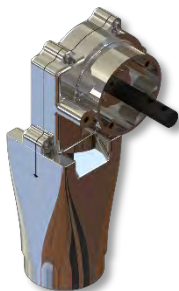

RETRACTABLE TARPS P/L

TARPING SYSTEMS & COMPONENTS

ACN 069 575 711 ABN 34 069 575 711

ELECTRICAL PARTS LIST

 <p>RT-1027/28 88:1 HOLLOWSHAFT GEAR MOTOR 12/ 24 VOLT</p>	 <p>RT-20120 166:1 HOLLOWSHAFT GEAR MOTOR 12 VOLT</p>	 <p>RT-2026 HOLLOWSHAFT GEAR CASE FRONT HALF</p>
 <p>RT-2025 HOLLOWSHAFT GEAR CASE BACK HALF</p>	 <p>RT-21100 HOLLOWSHAFT MOUNTING BRACKET</p>	 <p>RT-1027G HOLLOWSHAFT GEARBOX ONLY</p>
 <p>RT-10201 TARP STRETCHER GEAR MOTOR 12V</p>	 <p>RT-E000/1 TARP STRETCHER GEAR CASE FRONT /BACK HALF</p>	 <p>RT-1020G TARP STRETCHER GEARBOX ONLY</p>

RT-1012/5
SUPERDUTY GEAR
MOTOR 12V/24V

RT-1012G
SUPERDUTY GEARBOX
ONLY

RT-1312/14
ROLL-RITE MOTOR
ONLY (12V/24V)

RT-E002/3
ELECTRIC BRAKE
ASSEMBLY 12V/24V

RT-13180
OIL SEAL INPUT 5/16"
SHAFT

RT-12200
GEAR, HELICAL PINION
12 TOOTH

RT-10954
ROLL-RITE MOTOR
CONTROLLER
(12V ONLY)

RT-10955
ROLL-RITE REMOTE
MOTOR CONTROLLER
(12V ONLY)

RT-SFREM
ROLL-RITE SINGLE
FUNCTION REMOTE
ATTACHMENT

RT-DMC20/50
DC MOTOR
CONTROLLER
20A (24V)/50A (12V)

RT-DMC20R/50R
REMOTE DC MOTOR
CONTROLLER
20A (24V)/50A (12V)

RT-RKEYFOB
REMOTE CONTROL
KEYFOB – SUIT DMCR

RT-19801
SPARE 6 BUTTON
KEYFOB REMOTE

RT-MCB20/40
MANUAL CIRCUIT
BREAKER – 20/40 AMP

RT-RRSW
ROCKER SWITCH –
MOM-ON/OFF/
MOM-OFF