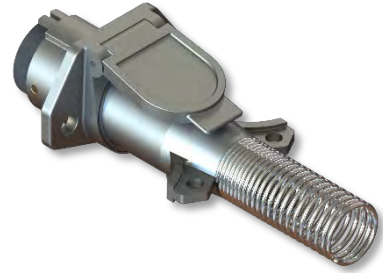

RT-1012/5
SUPERDUTY GEAR
MOTOR 12V/24V

RT-1012G
SUPERDUTY GEARBOX
ONLY

RT-1312/14
ROLL-RITE MOTOR
ONLY (12V/24V)

RT-E002/3
ELECTRIC BRAKE
ASSEMBLY 12V/24V

RT-13180
OIL SEAL INPUT 5/16"
SHAFT

RT-12200
GEAR, HELICAL PINION
12 TOOTH

RT-DMC20R/50R
REMOTE DC MOTOR
CONTROLLER
20A (24V)/50A (12V)

RT-RKEYFOB
REMOTE CONTROL
KEYFOB – SUIT DMCR

RT-19801
SPARE 6 BUTTON
KEYFOB REMOTE

RT-MCB20/40
MANUAL CIRCUIT
BREAKER – 20/40 AMP

RT-RRSW
ROCKER SWITCH –
MOM-ON/OFF/
MOM-OFF

RT-WPSW
WATERPROOF TOGGLE
SWITCH C/W RUBBER
BOOT

RT-BMSW
BATTERY MASTER
SWITCH C/W
REMOVABLE KEY

RT-CSU1.0A
STANDALONE UNIT c/w
REMOTE CONTROLLER

RT-CSU1.0A
STANDALONE UNIT
WITH CHARGER ONLY

RT-4ACH
ELECTRONIC CHARGER
12V/24V

RT-12760
SUREFLEX CONNECTOR
PLUG MALE/FEMALE

RT-12770
SUREFLEX CONNECTOR
PLUG MALE

RT-12780
SUREFLEX CONNECTOR
PLUG FEMALE

RT-CPAS175/50
ANDERSON PLUG SET
175AMP/50 AMP

RT-BB12/24
BIG BLUE MOTOR
12V/24V

RT-MV40
BLUE GEARBOX – 40:1