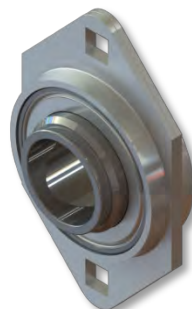

RETRACTABLE TARPS P/L

TARPING SYSTEMS & COMPONENTS

ACN 069 575 711 ABN 34 069 575 711

90° DRIVE ARM PARTS LIST

 <p>RT-SEL90D1 SINGLE ARM ELECTRIC ROLL OVER KIT C/W MOTOR ONLY</p>	 <p>RT-SHY90D SINGLE ARM HYDRAULIC ROLL OVER KIT C/W MOTOR ONLY</p>	 <p>RT-SELCUA COMPLETE UPPER ELECTRIC ARM ONLY C/W ADAPTOR</p>
 <p>RT-SHYCUA COMPLETE UPPER HYDRAULIC ARM ONLY C/W ADAPTOR</p>	 <p>RT-CUATB CENTRE KNUCKLE ASSEMBLY C/W COVER</p>	 <p>RT-90DGB 90 DEGREE GEARBOX ONLY 1:1</p>
 <p>RT-RTSA SLIMLINE ROLL TUBE ADAPTOR</p>	 <p>RT-CUATB UPPER ARM TOP BOOT (SUIT 90° GEARBOX)</p>	 <p>RT-CUABB UPPER ARM BOTTOM BOOT (SUIT CENTRE KNUCKLE)</p>

RT-CUADS
UPPER ARM DRIVESHAFT
ONLY

RT-CUAOT
UPPER ARM OUTER TUBE
ONLY

RT-SPRB/RR
REVERSE REAR SPRINGBOX
C/W 5 SPRINGS

RT-CKNUA03
CENTRE KNUCKLE SUPPORT
BEARINGS ONLY

RT-RRBS
TARPSTRETCHER SUPPORT
BEARINGS

RT-CKNUA01
LOCKOUT PIN

RT-CKNUA02
SPRING TENSION PIN

RT-AR012
SPIRAL TORSION SPRING

RT-46360
PIVOT PIN FOR STANDARD
FRONT SPRINGBOX

RT-LATO
LOWER ARM TUBE ONLY

RT-10201
TARPSTRETCHER GEARMOTOR
12 V 166:1

RT-1312
12 V MOTOR ONLY