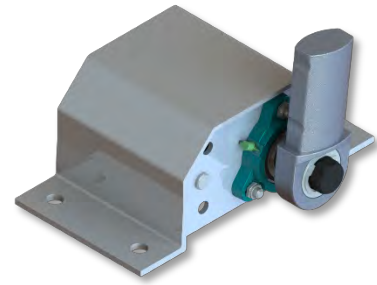

RETRACTABLE TARPS P/L

TARPING SYSTEMS & COMPONENTS

ACN 069 575 711 ABN 34 069 575 711

90° DRIVE ARM PARTS LIST

 <p>RT-SEL90D1 SINGLE ARM ELECTRIC ROLL OVER KIT C/W MOTOR ONLY</p>	 <p>RT-SHY90D SINGLE ARM HYDRAULIC ROLL OVER KIT C/W MOTOR ONLY</p>	 <p>RT-SELCUA COMPLETE UPPER ELECTRIC ARM ONLY C/W ADAPTOR</p>
 <p>RT-SHYCUA COMPLETE UPPER HYDRAULIC ARM ONLY C/W ADAPTOR</p>	 <p>RT-CUATB CENTRE KNUCKLE ASSEMBLY C/W COVER</p>	 <p>RT-90DGB 90 DEGREE GEARBOX ONLY 1:1</p>
 <p>RT-RTSA SLIMLINE ROLL TUBE ADAPTOR</p>	 <p>RT-CUATB UPPER ARM TOP BOOT (SUIT 90° GEARBOX)</p>	 <p>RT-CUABB UPPER ARM BOTTOM BOOT (SUIT CENTRE KNUCKLE)</p>

RT-CUADS
UPPER ARM DRIVESHAFT
ONLY

RT-CUAOT
UPPER ARM OUTER TUBE
ONLY

RT-SPRB/RR
REVERSE REAR SPRINGBOX
C/W 5 SPRINGS

RT-CKNUA03
CENTRE KNUCKLE SUPPORT
BEARINGS ONLY

RT-RRBS
TARPSTRETCHER SUPPORT
BEARINGS

RT-CKNUA01
LOCKOUT PIN

RT-CKNUA02
SPRING TENSION PIN

RT-AR012
SPIRAL TORSION SPRING

RT-46360
PIVOT PIN FOR STANDARD
FRONT SPRINGBOX

RT-LATO
LOWER ARM TUBE ONLY

RT-10201
TARPSTRETCHER GEARMOTOR
12 V 166:1

RT-1312
12 V MOTOR ONLY