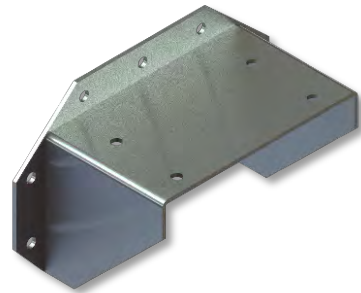

RT-10201G
TARPSTRETCHER GEARBOX
ONLY

RT-10191
HYDRALOCK GEARMOTOR

RT-13010
HYDRALOCK MOTOR ONLY

RT-10191G
HYDRALOCK GEARBOX ONLY

RT-CKNUA04
CENTRE KNUCKLE COVER
ONLY

RT-47200
ALUMINIUM MOUNTING
SHELF FOR SPRING BOX