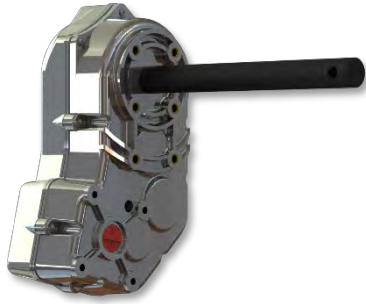

RETRACTABLE TARPS P/L

TARPING SYSTEMS & COMPONENTS

ACN 069 575 711 ABN 34 069 575 711

90° DRIVE ARM PARTS LIST

 <p>RT-SEL90D1 SINGLE ARM ELECTRIC ROLL OVER KIT C/W MOTOR ONLY</p>	 <p>RT-SHY90D SINGLE ARM HYDRAULIC ROLL OVER KIT C/W MOTOR ONLY</p>	 <p>RT-SELCUA COMPLETE UPPER ELECTRIC ARM ONLY C/W ADAPTOR</p>
 <p>RT-SHYCUA COMPLETE UPPER HYDRAULIC ARM ONLY C/W ADAPTOR</p>	 <p>RT-CUATB CENTRE KNUCKLE ASSEMBLY C/W COVER</p>	 <p>RT-90DGB 90 DEGREE GEARBOX ONLY 1:1</p>
 <p>RT-RTSA SLIMLINE ROLL TUBE ADAPTOR</p>	 <p>RT-CUATB UPPER ARM TOP BOOT (SUIT 90° GEARBOX)</p>	 <p>RT-CUABB UPPER ARM BOTTOM BOOT (SUIT CENTRE KNUCKLE)</p>

RT-CUADS
UPPER ARM DRIVESHAFT
ONLY

RT-CUAOT
UPPER ARM OUTER TUBE
ONLY

RT-SPRB/RR
REVERSE REAR SPRINGBOX
C/W 5 SPRINGS

RT-CKNUA03
CENTRE KNUCKLE SUPPORT
BEARINGS ONLY

RT-RRBS
TARPSTRETCHER SUPPORT
BEARINGS

RT-CKNUA01
LOCKOUT PIN

RT-CKNUA02
SPRING TENSION PIN

RT-AR012
SPIRAL TORSION SPRING

RT-46360
PIVOT PIN FOR STANDARD
FRONT SPRINGBOX

RT-LATO
LOWER ARM TUBE ONLY

RT-10201
TARPSTRETCHER GEARMOTOR
12 V 166:1

RT-1312
12 V MOTOR ONLY