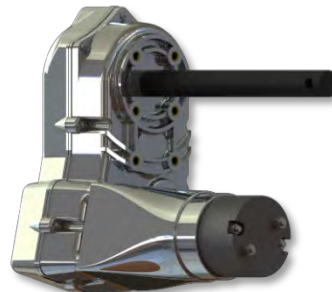

RETRACTABLE TARPS P/L

TARPING SYSTEMS & COMPONENTS

ACN 069 575 711 ABN 34 069 575 711

90° DRIVE ARM PARTS LIST

 <p>RT-SEL90D1 SINGLE ARM ELECTRIC ROLL OVER KIT C/W MOTOR ONLY</p>	 <p>RT-SHY90D SINGLE ARM HYDRAULIC ROLL OVER KIT C/W MOTOR ONLY</p>	 <p>RT-SELCUA COMPLETE UPPER ELECTRIC ARM ONLY C/W ADAPTOR</p>
 <p>RT-SHYCUA COMPLETE UPPER HYDRAULIC ARM ONLY C/W ADAPTOR</p>	 <p>RT-CUATB CENTRE KNUCKLE ASSEMBLY C/W COVER</p>	 <p>RT-90DGB 90 DEGREE GEARBOX ONLY 1:1</p>
 <p>RT-RTSA SLIMLINE ROLL TUBE ADAPTOR</p>	 <p>RT-CUATB UPPER ARM TOP BOOT (SUIT 90° GEARBOX)</p>	 <p>RT-CUABB UPPER ARM BOTTOM BOOT (SUIT CENTRE KNUCKLE)</p>

RT-CUADS
UPPER ARM DRIVESHAFT
ONLY

RT-CUAOT
UPPER ARM OUTER TUBE
ONLY

RT-SPRB/RR
REVERSE REAR SPRINGBOX
C/W 5 SPRINGS

RT-CKNUA03
CENTRE KNUCKLE SUPPORT
BEARINGS ONLY

RT-RRBS
TARPSTRETCHER SUPPORT
BEARINGS

RT-CKNUA01
LOCKOUT PIN

RT-CKNUA02
SPRING TENSION PIN

RT-AR012
SPIRAL TORSION SPRING

RT-46360
PIVOT PIN FOR STANDARD
FRONT SPRINGBOX

RT-LATO
LOWER ARM TUBE ONLY

RT-10201
TARPSTRETCHER GEARMOTOR
12 V 166:1

RT-1312
12 V MOTOR ONLY