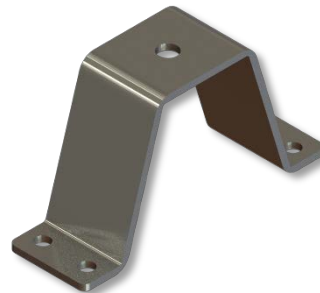

RT-STLTS
FLAT TARP STOPS
(Steel)

RT-QRTS
QUICK RELEASE TARP
STOPS

RT-STL15
STEEL TUBE/
SPLINE SHAFT
(NO REAR ARM)/15 T

RT-QRUJ15
QUICK RELEASE UNI
JOINT - 15 T/1"

RT-QUJA
QUICK RELEASE UNI
JOINT - 21 T

RT-21STA
21 T SPLINE C/W
TUBE ADAPTOR

RT-ROHA
ROLL OVER HANDLE
- STD

RT-HADP15
UNI JOINT TO STD
HANDLE ADAPTOR 15 T

RT-HADP21
UNI JOINT TO STD
HANDLE ADAPTOR 21 T

RT-SSEH1
STEEL EXTENDABLE
HANDLE - SHORT 4FT

RT-SSEH2
STEEL EXTENDABLE
HANDLE - LONG 5FT

RT-36BFB
BLUE FLEXBOWS
(36 mm OD)

RT-ALBP
ALUMINIUM BOW
POCKETS

RT-PUBP
POLYURETHANE BOW
POCKETS

RT-SHLPS
SIDE HANDLE LOCK
- P/S

RT-SHLDS
SIDE HANDLE LOCK
- D/S

RT-RHLS
REAR HANDLE LOCK
- SHORT

RT-RHLT
REAR HANDLE LOCK
- TALL

RT-RTBOS
LOCK BASE ONLY
- SHORT

RT-RTBOT
LOCK BASE ONLY
- TALL

RT-ITSO
ROLL TUBE INTER
TENSION SPRING ONLY

RT-DBR
DOG BONE RUBBERS

RT-8ROCRP
8 mm ROPE CRIMP

RT-JHOOK
ALLOY J-HOOK

ROLL OF BUNGEE
SHOCK CORD
8mm / 100m