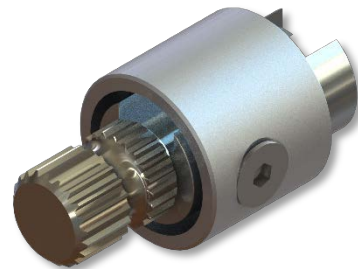

RETRACTABLE TARPS P/L

TARPING SYSTEMS & COMPONENTS

ACN 069 575 711 ABN 34 069 575 711

MANUAL ROLL OVER PARTS LIST

| | | |
|--|---|---|
|  <p>RT-RTPM ALLOY ROLL TUBE /m</p> |  <p>RT-DTJA ROLL TUBE DOVETAIL ADAPTOR</p> |  <p>RT-RTFA MOTOR DRIVE END/TUBE END ADPATOR FLANGE</p> |
|  <p>RT-HARP HARPOON TENSIONER AND BUNG</p> |  <p>RT-ITS INNER TENSION SPRING KIT c/w cable</p> |  <p>RT-RTBG ROLL TUBE BUNG / GUIDE</p> |
|  <p>RT-AP01 ANCHOR PIPE (Up to 10 m)</p> |  <p>HT-CST SAIL TRAC (Cut@ 2.6 m)</p> |  <p>RT-ALYTS FLAT TARP STOPS (ALUMINIUM)</p> |

RT-STLTS
FLAT TARP STOPS
(Steel)

RT-QRTS
QUICK RELEASE TARP
STOPS

RT-STL15
STEEL TUBE/
SPLINE SHAFT
(NO REAR ARM)/15 T

RT-QRUJ15
QUICK RELEASE UNI
JOINT - 15 T/1"

RT-QUJA
QUICK RELEASE UNI
JOINT - 21 T

RT-21STA
21 T SPLINE C/W
TUBE ADAPTOR

RT-ROHA
ROLL OVER HANDLE
- STD

RT-HADP15
UNI JOINT TO STD
HANDLE ADAPTOR 15 T

RT-HADP21
UNI JOINT TO STD
HANDLE ADAPTOR 21 T

RT-SSEH1
STEEL EXTENDABLE
HANDLE - SHORT 4FT

RT-SSEH2
STEEL EXTENDABLE
HANDLE - LONG 5FT

RT-36BFB
BLUE FLEXBOWS
(36 mm OD)

RT-ALBP
ALUMINIUM BOW
POCKETS

RT-PUBP
POLYURETHANE BOW
POCKETS

RT-SHLPS
SIDE HANDLE LOCK
- P/S

RT-SHLDS
SIDE HANDLE LOCK
- D/S

RT-RHLS
REAR HANDLE LOCK
- SHORT

RT-RHLT
REAR HANDLE LOCK
- TALL