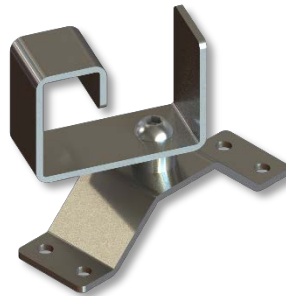

RT-STLTS
FLAT TARP STOPS
(Steel)

RT-QRTS
QUICK RELEASE TARP
STOPS

RT-STL15
STEEL TUBE/
SPLINE SHAFT
(NO REAR ARM)/15 T

RT-QRUJ15
QUICK RELEASE UNI
JOINT - 15 T/1"

RT-QUJA
QUICK RELEASE UNI
JOINT - 21 T

RT-21STA
21 T SPLINE C/W
TUBE ADAPTOR

RT-ROHA
ROLL OVER HANDLE
- STD

RT-HADP15
UNI JOINT TO STD
HANDLE ADAPTOR 15 T

RT-HADP21
UNI JOINT TO STD
HANDLE ADAPTOR 21 T

RT-SSEH1
STEEL EXTENDABLE
HANDLE - SHORT 4FT

RT-SSEH2
STEEL EXTENDABLE
HANDLE - LONG 5FT

RT-36BFB
BLUE FLEXBOWS
(36 mm OD)

RT-ALBP
ALUMINIUM BOW
POCKETS

RT-PUBP
POLYURETHANE BOW
POCKETS

RT-SHLPS
SIDE HANDLE LOCK
- P/S

RT-SHLDS
SIDE HANDLE LOCK
- D/S

RT-RHLS
REAR HANDLE LOCK
- SHORT

RT-RHLT
REAR HANDLE LOCK
- TALL

RT-RTBOS
LOCK BASE ONLY
- SHORT

RT-RTBOT
LOCK BASE ONLY
- TALL

RT-ITSO
ROLL TUBE INTER
TENSION SPRING ONLY

RT-DBR
DOG BONE RUBBERS

RT-8ROCRP
8 mm ROPE CRIMP

RT-JHOOK
ALLOY J-HOOK

ROLL OF BUNGEE
SHOCK CORD
8mm / 100m