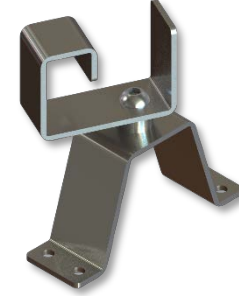

RT-STLTS
FLAT TARP STOPS
(Steel)

RT-QRTS
QUICK RELEASE TARP
STOPS

RT-STL15
STEEL TUBE/
SPLINE SHAFT
(NO REAR ARM)/15 T

RT-QRUJ15
QUICK RELEASE UNI
JOINT - 15 T/1"

RT-QUJA
QUICK RELEASE UNI
JOINT - 21 T

RT-21STA
21 T SPLINE C/W
TUBE ADAPTOR

RT-ROHA
ROLL OVER HANDLE
- STD

RT-HADP15
UNI JOINT TO STD
HANDLE ADAPTOR 15 T

RT-HADP21
UNI JOINT TO STD
HANDLE ADAPTOR 21 T

RT-SSEH1
STEEL EXTENDABLE
HANDLE - SHORT 4FT

RT-SSEH2
STEEL EXTENDABLE
HANDLE - LONG 5FT

RT-36BFB
BLUE FLEXBOWS
(36 mm OD)

RT-ALBP
ALUMINIUM BOW
POCKETS

RT-PUBP
POLYURETHANE BOW
POCKETS

RT-SHLPS
SIDE HANDLE LOCK
- P/S

RT-SHLDS
SIDE HANDLE LOCK
- D/S

RT-RHLS
REAR HANDLE LOCK
- SHORT

RT-RHLT
REAR HANDLE LOCK
- TALL

RT-RTBOS
LOCK BASE ONLY
- SHORT

RT-RTBOT
LOCK BASE ONLY
- TALL

RT-ITSO
ROLL TUBE INTER
TENSION SPRING ONLY

RT-DBR
DOG BONE RUBBERS

RT-8ROCRP
8 mm ROPE CRIMP

RT-JHOOK
ALLOY J-HOOK

ROLL OF BUNGEE
SHOCK CORD
8mm / 100m