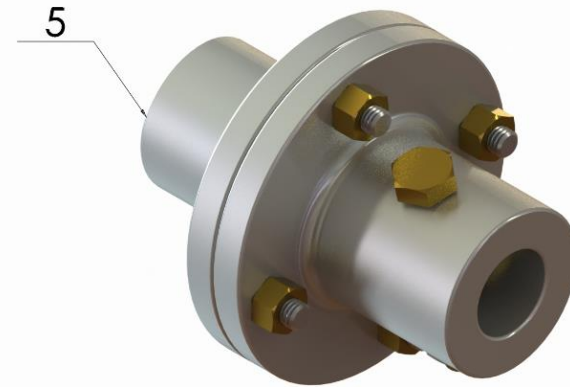

RETRACTABLE TARPS P.L.

Let us help you cover your load

RT-RTFA – MOTOR DRIVE/ TUBE END ADAPTOR FLANGE

RT-SPRB/FS – STANDARD FRONT SPRING BOX (6 SPRING)

ELECTRIC ROLL OVER FRONT ARM ASSEMBLY (RT-SAE1)

ITEM	PART No	QTY	DESCRIPTION
1	RT-SPRB/FS	1	STANDARD FRONT SPRING BOX (6 springs)
2	RT-4698B	1	LOWER ARM ONLY
3	RT-4678T	1	UPPER ARM ONLY
4	RT-4698M	1	MIDDLE KNUCKLE ASSEMBLY (includes 2 springs)
5	RT-RTFA	1	MOTOR DRIVE/ TUBE END ADAPTOR FLANGE
6	RT-10201	1	TARP STRETCHER GEAR MOTOR 12V (long shaft)
7	RT-80914	1	ALLOY KEYWAY TUBE (X meters)

Note: Complete sub-assemblies or individual components available