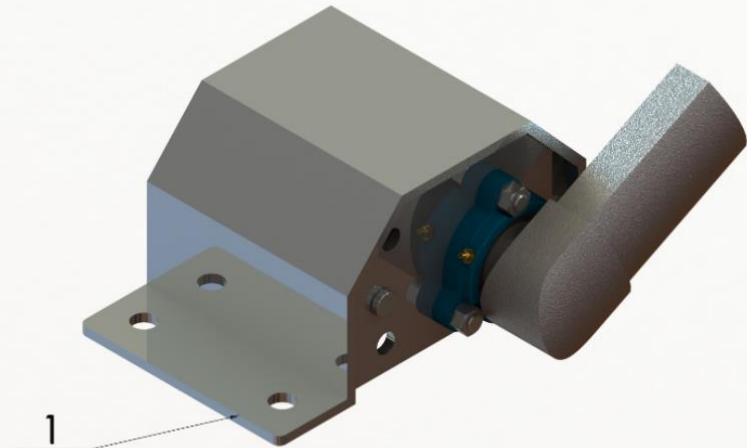

RETRACTABLE TARPS P.L.

Let us help you cover your load

RT-RTFA – MOTOR DRIVE/ TUBE END ADAPTOR FLANGE

RT-SPRB/FS – STANDARD FRONT SPRING BOX (6 SPRING)

ELECTRIC ROLL OVER FRONT ARM ASSEMBLY (RT-SAE1)

ITEM	PART No	QTY	DESCRIPTION
1	RT-SPRB/FS	1	STANDARD FRONT SPRING BOX (6 springs)
2	RT-4698B	1	LOWER ARM ONLY
3	RT-4678T	1	UPPER ARM ONLY
4	RT-4698M	1	MIDDLE KNUCKLE ASSEMBLY (includes 2 springs)
5	RT-RTFA	1	MOTOR DRIVE/ TUBE END ADAPTOR FLANGE
6	RT-10201	1	TARP STRETCHER GEAR MOTOR 12V (long shaft)
7	RT-80914	1	ALLOY KEYWAY TUBE (X meters)

Note: Complete sub-assemblies or individual components available