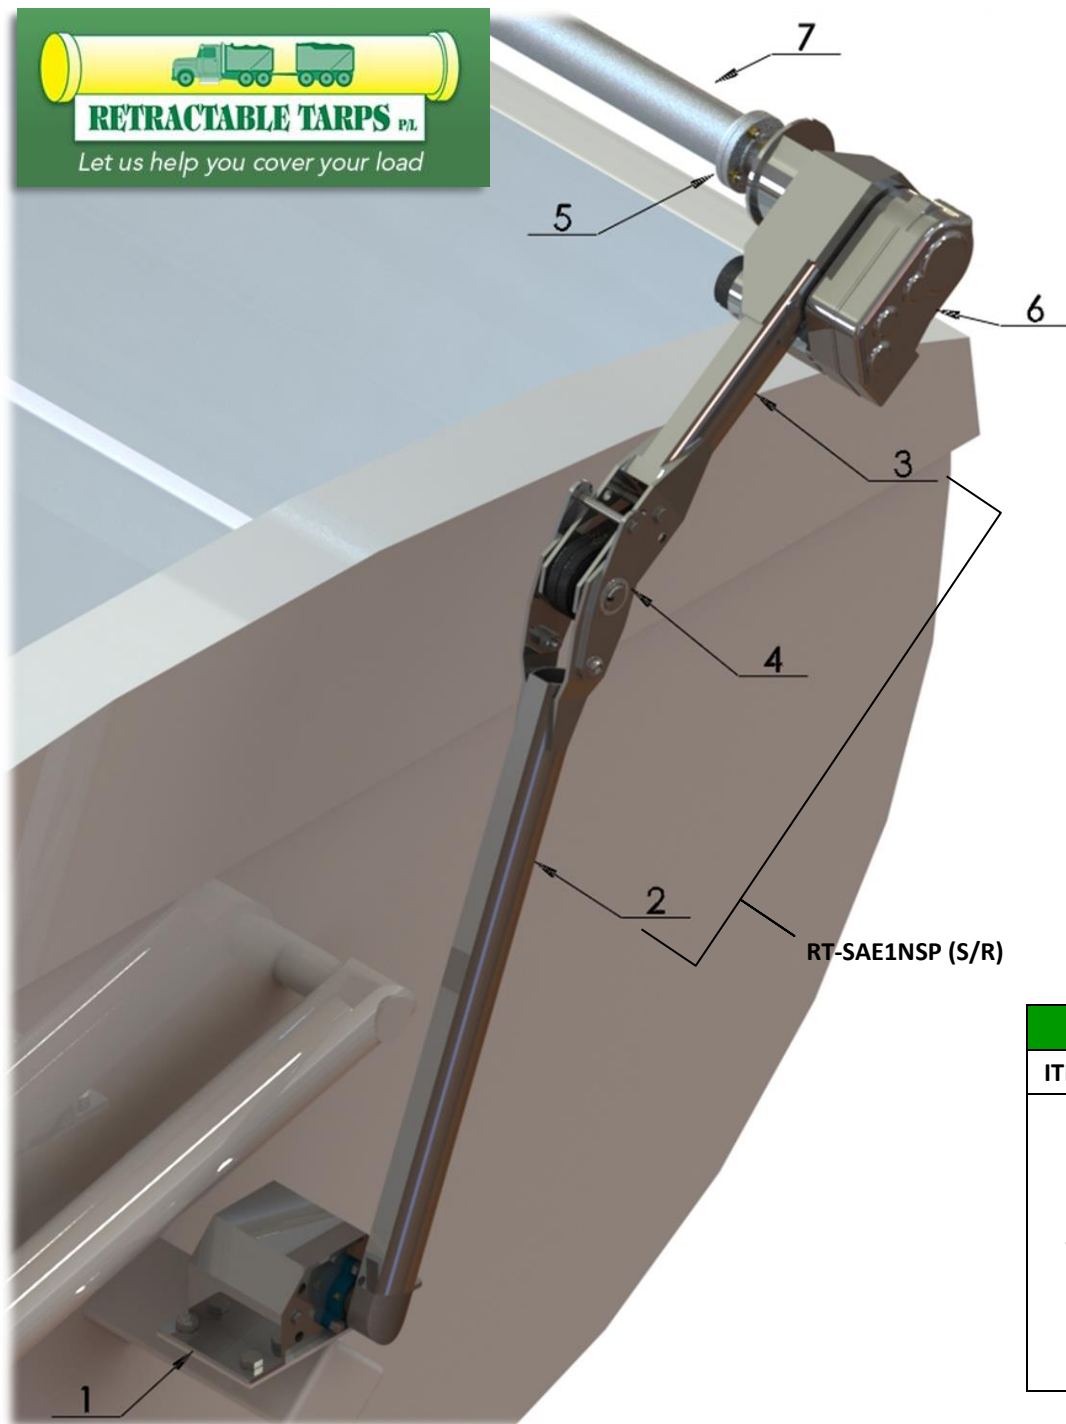

RETRACTABLE TARPS P.L.

Let us help you cover your load

RT-RTFA – MOTOR DRIVE/ TUBE END ADAPTOR FLANGE

RT-SPRB/FS – STANDARD FRONT SPRING BOX (6 SPRING)

ELECTRIC ROLL OVER FRONT ARM ASSEMBLY (RT-SAE1)

ITEM	PART No	QTY	DESCRIPTION
1	RT-SPRB/FS	1	STANDARD FRONT SPRING BOX (6 springs)
2	RT-4698B	1	LOWER ARM ONLY
3	RT-4678T	1	UPPER ARM ONLY
4	RT-4698M	1	MIDDLE KNUCKLE ASSEMBLY (includes 2 springs)
5	RT-RTFA	1	MOTOR DRIVE/ TUBE END ADAPTOR FLANGE
6	RT-10201	1	TARP STRETCHER GEAR MOTOR 12V (long shaft)
7	RT-80914	1	ALLOY KEYWAY TUBE (X meters)