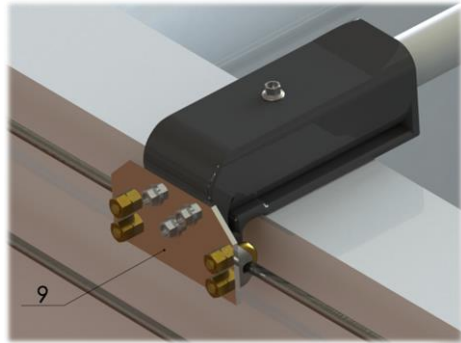

**RETRACTABLE TARPS PL.**

Let us help you cover your load

**HOOD TARP S/STEEL DRIVE SHAFT ASSEMBLY**

ITEM	PART No	QTY	DESCRIPTION
1	HT-HAB	1	HANDLE ASSEMBLY COMPLETE (Belt or Chain)
2	HT-DB/BCS	1	DRIVE BELT OR CHAIN (Custom Length)
3	HT-SSDS	1	S.S. DRIVE SHAFT ASSEMBLY COMPLETE
4	HT-RA(DS)	1	REAR ADJUSTER ASSEMBLY (D/S)
5	HT-RA(PS)	1	REAR ADJUSTER ASSEMBLY (P/S)
6	HT-GCA6mm	2	6mm WIRE CABLE (Custom Length)
7	HT-BOW	QTY	TARP BOWS
8	HT-SLB	QTY	SLIDING BLOCKS (Two per Bow)
9	HT-AFP	2	CABLE FASTENING PLATE (Clamps Separate)
10	HT-CWG	8	CABLE WIRE GRIPS