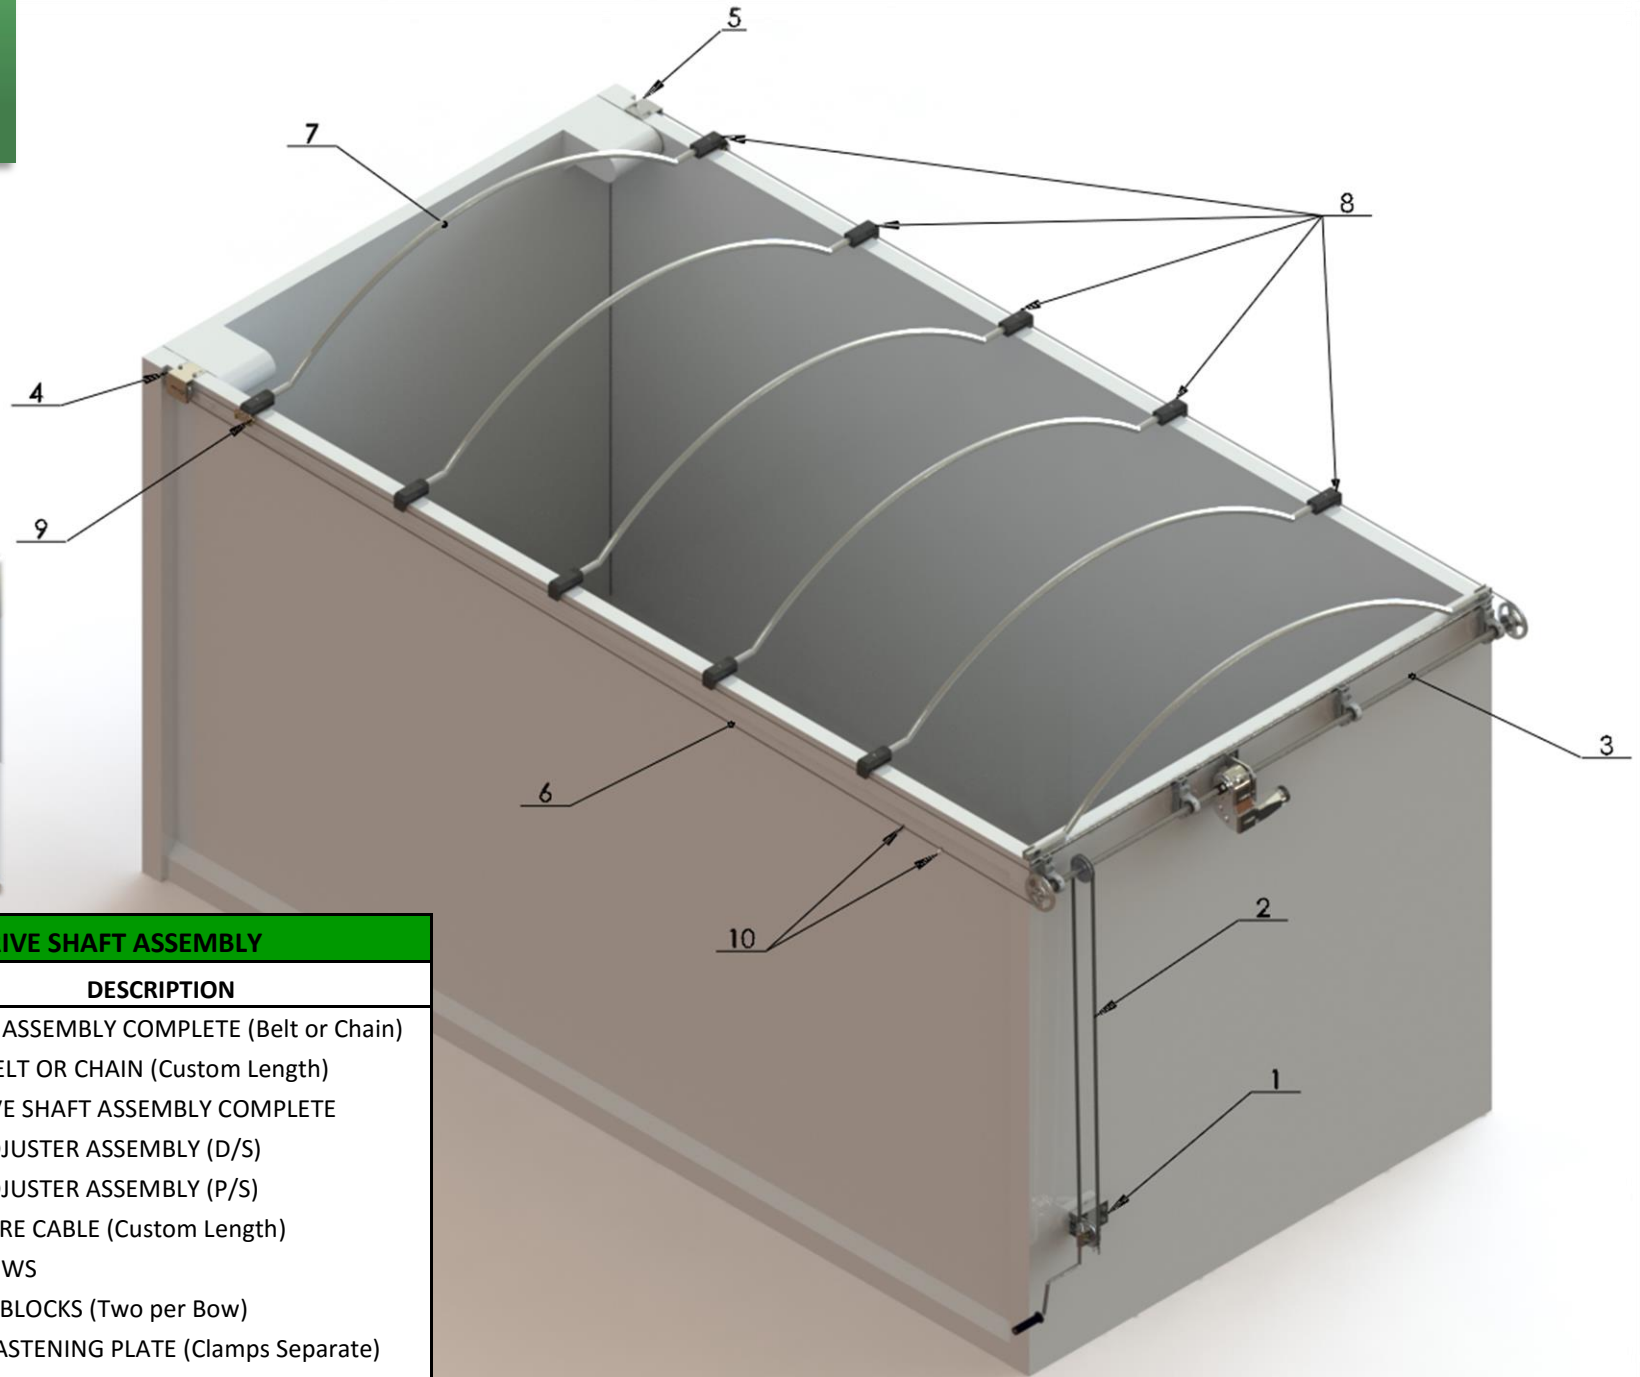

**RETRACTABLE TARPS PL.**

Let us help you cover your load

**HOOD TARP S/STEEL DRIVE SHAFT ASSEMBLY**

ITEM	PART No	QTY	DESCRIPTION
1	HT-HAB	1	HANDLE ASSEMBLY COMPLETE (Belt or Chain)
2	HT-DB/BCS	1	DRIVE BELT OR CHAIN (Custom Length)
3	HT-SSDS	1	S.S. DRIVE SHAFT ASSEMBLY COMPLETE
4	HT-RA(DS)	1	REAR ADJUSTER ASSEMBLY (D/S)
5	HT-RA(PS)	1	REAR ADJUSTER ASSEMBLY (P/S)
6	HT-GCA6mm	2	6mm WIRE CABLE (Custom Length)
7	HT-BOW	QTY	TARP BOWS
8	HT-SLB	QTY	SLIDING BLOCKS (Two per Bow)
9	HT-AFP	2	CABLE FASTENING PLATE (Clamps Separate)
10	HT-CWG	8	CABLE WIRE GRIPS