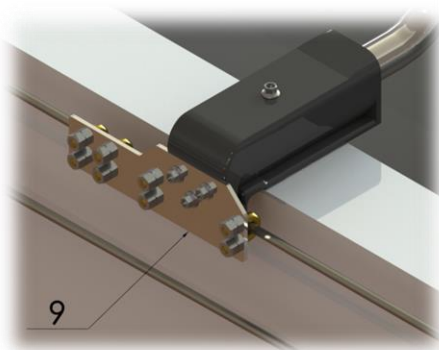

**RETRACTABLE TARPS P.L.**

Let us help you cover your load

**BUDGET SINGLE CABLE SYSTEM**

ITEM	PART No	QTY	DESCRIPTION
1	SC-HAC	1	SINGLE CABLE HANDLE ASSEMBLY
2	SC-PBDS	1	PULLEY BOX ASSEMBLY (D/S)
3	SC-PBPS	1	PULLEY BOX ASSEMBLY (P/S)
4	HT-RADS	1	REAR ADJUSTOR ASSEMBLY (D/S)
5	HT-RAPS	1	REAR ADJUSTOR ASSEMBLY (P/S)
6	HT-GCA6mm	1	6 mm WIRE CABLE (X meters)
7	HT-BOW	QTY	TARP BOWS
8	HT-SLB	QTY	STANDARD SLIDING BLOCKS (2/row)
9	HT-AFP	2	CABLE FASTENING PLATE
10	SC-PBCDS	2	PULLEY BOX COVER (D/S)
11	SC-PBCPS	2	PULLEY BOX COVER (P/S)