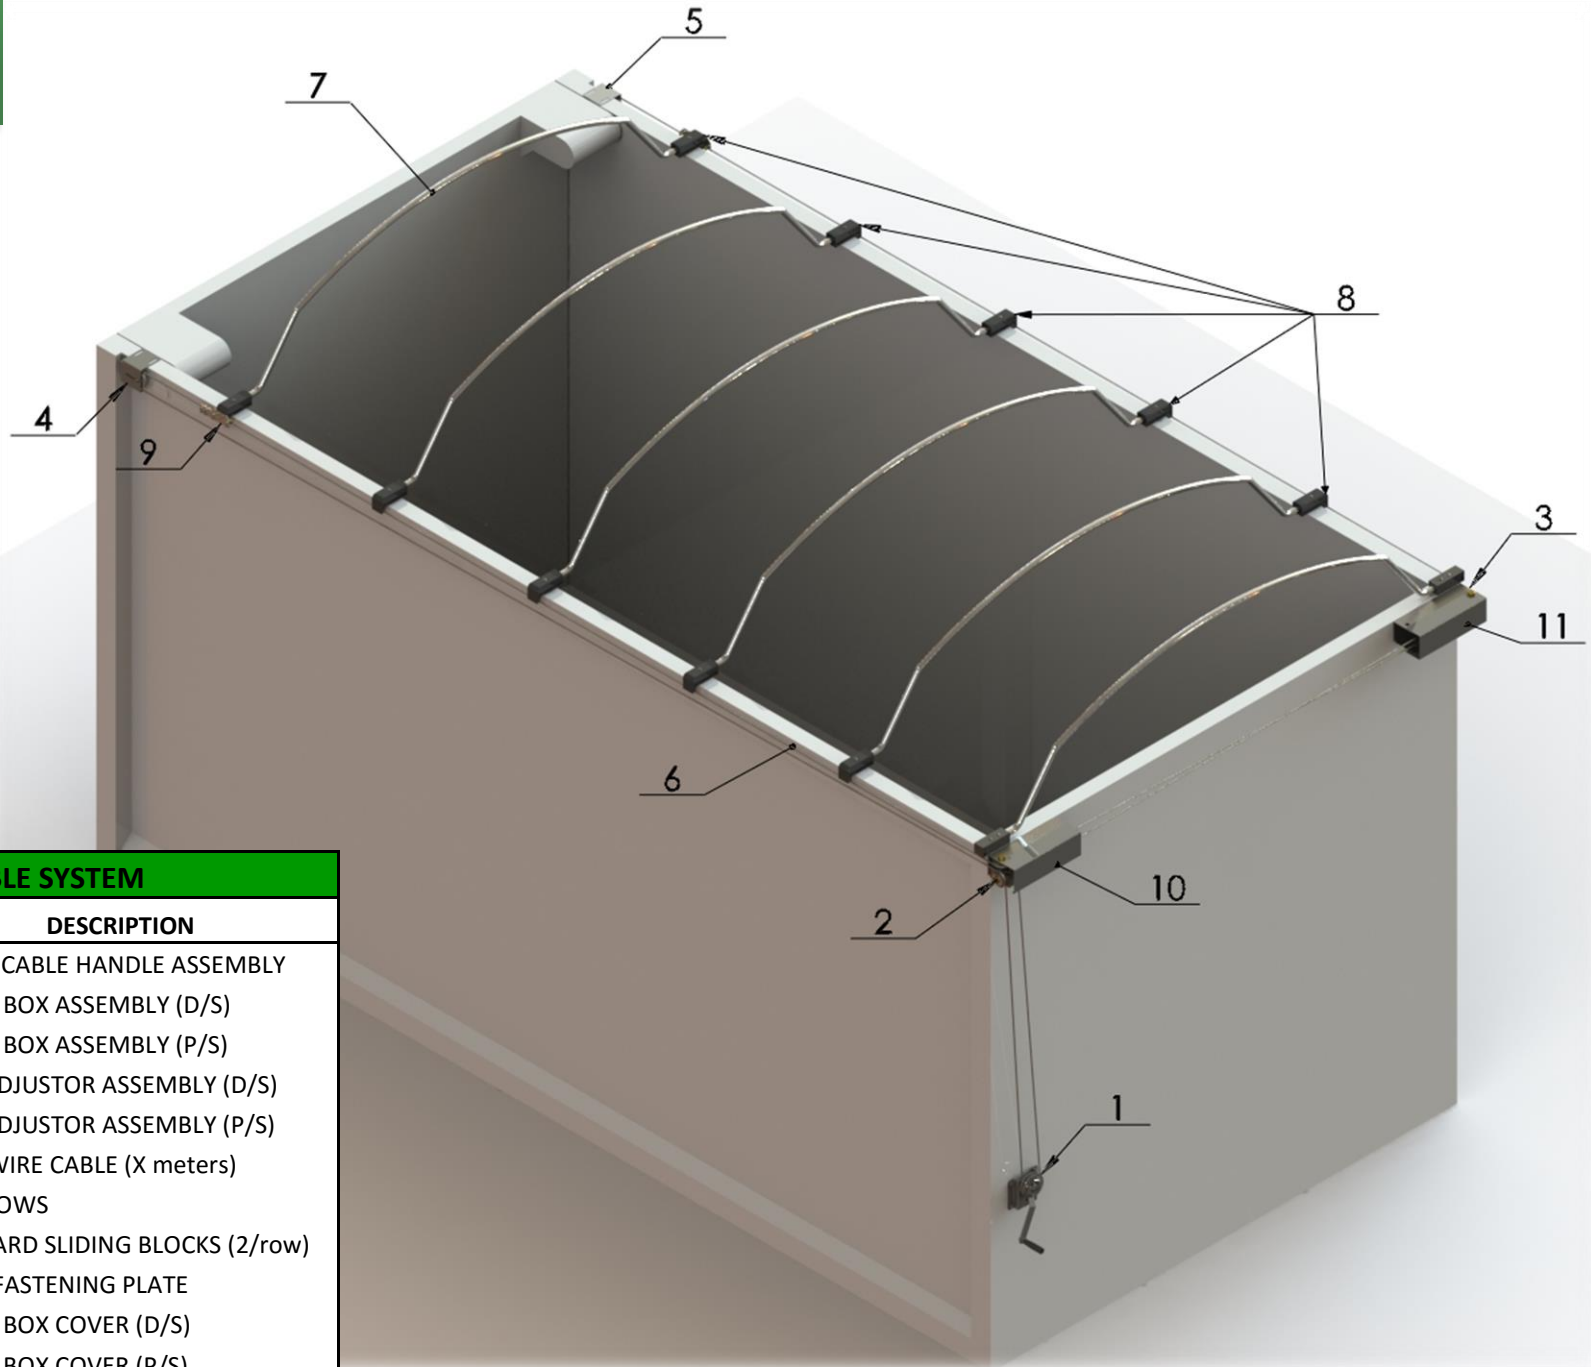

**RETRACTABLE TARPS P.L.**

Let us help you cover your load

**BUDGET SINGLE CABLE SYSTEM**

ITEM	PART No	QTY	DESCRIPTION
1	SC-HAC	1	SINGLE CABLE HANDLE ASSEMBLY
2	SC-PBDS	1	PULLEY BOX ASSEMBLY (D/S)
3	SC-PBPS	1	PULLEY BOX ASSEMBLY (P/S)
4	HT-RADS	1	REAR ADJUSTOR ASSEMBLY (D/S)
5	HT-RAPS	1	REAR ADJUSTOR ASSEMBLY (P/S)
6	HT-GCA6mm	1	6 mm WIRE CABLE (X meters)
7	HT-BOW	QTY	TARP BOWS
8	HT-SLB	QTY	STANDARD SLIDING BLOCKS (2/row)
9	HT-AFP	2	CABLE FASTENING PLATE
10	SC-PBCDS	2	PULLEY BOX COVER (D/S)
11	SC-PBCPS	2	PULLEY BOX COVER (P/S)