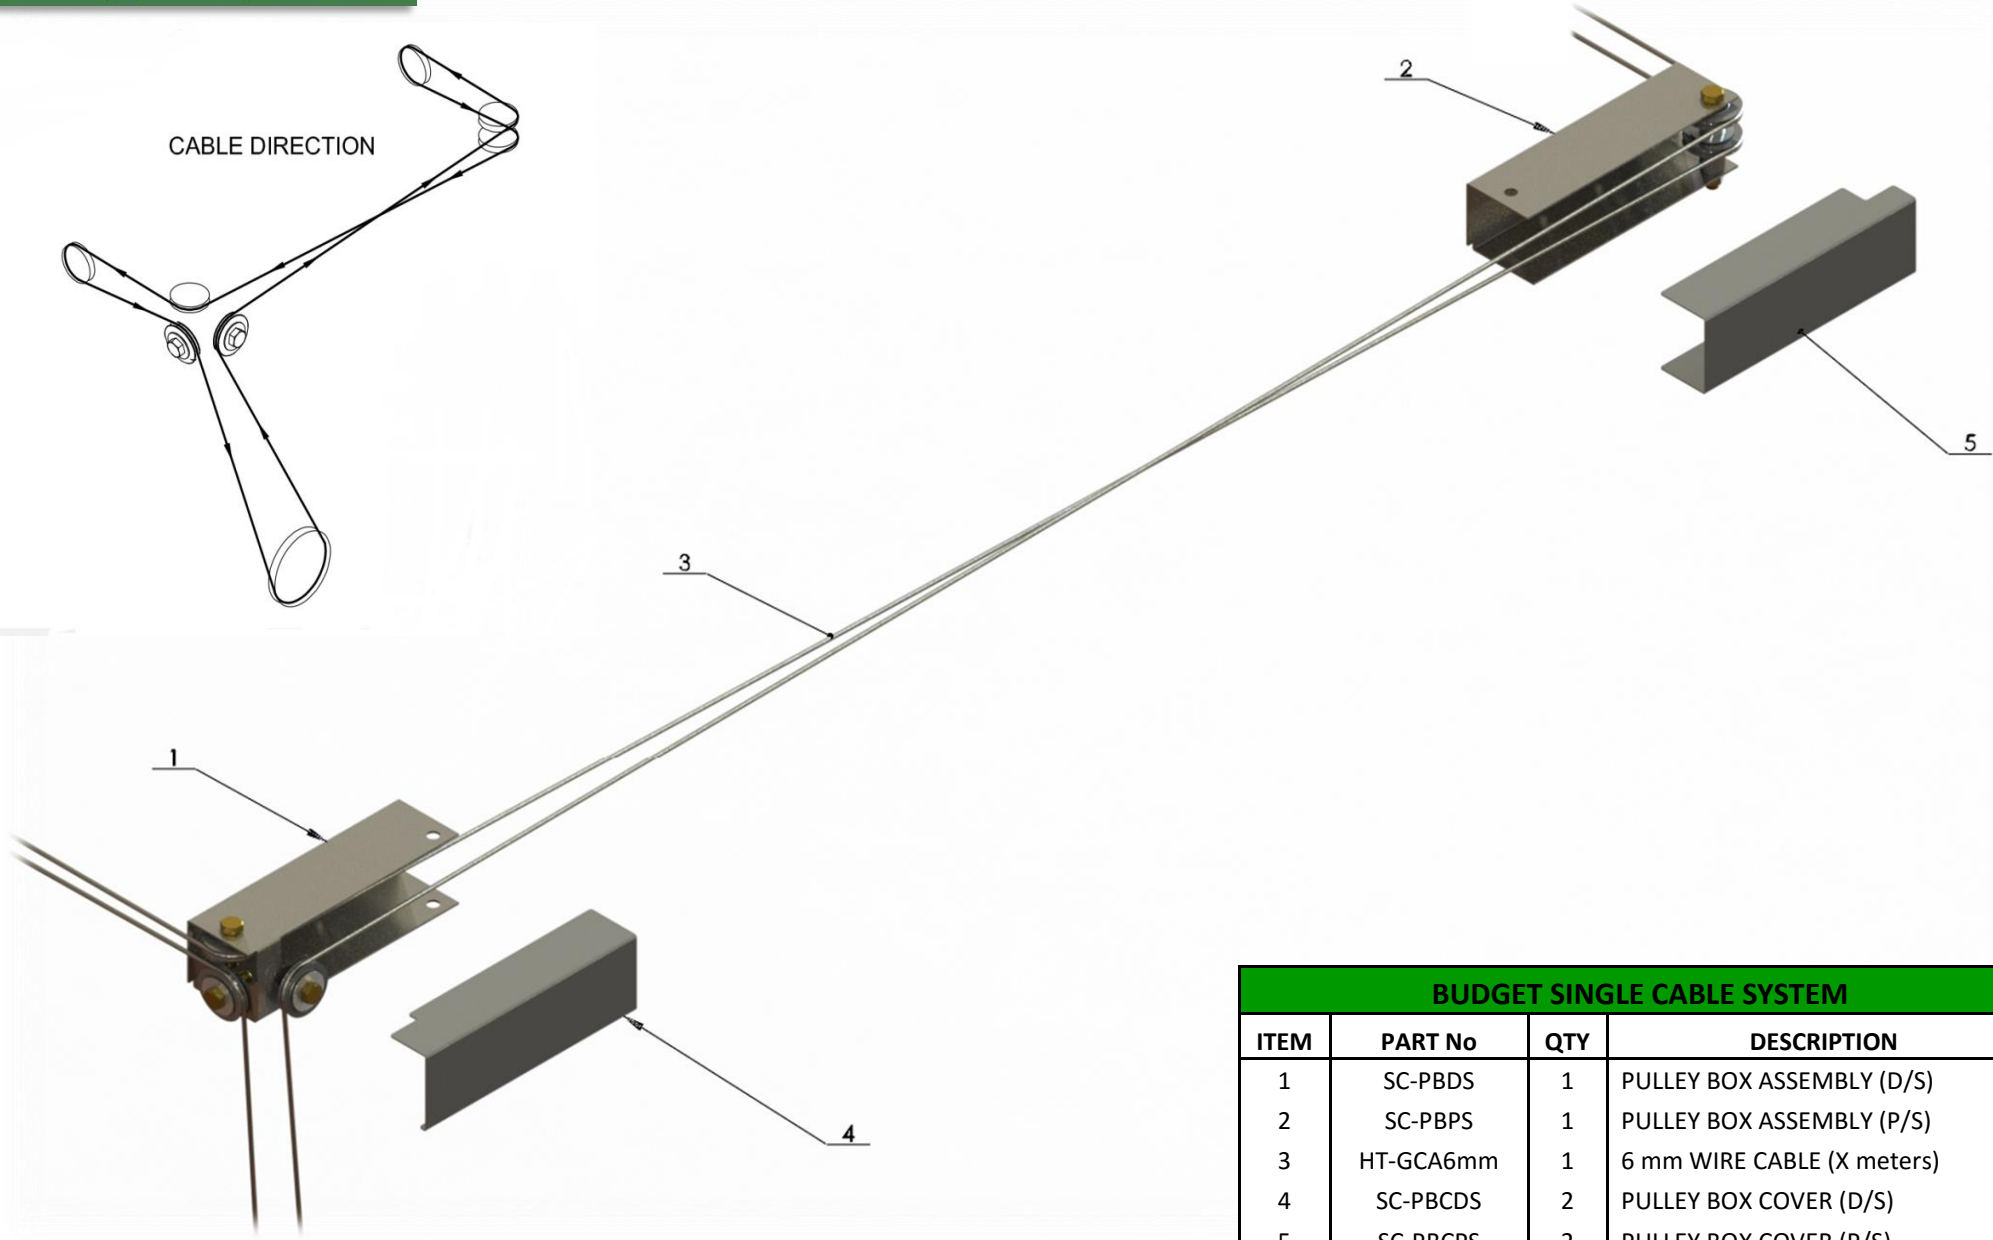

RETRACTABLE TARPS P.L.

Let us help you cover your load

BUDGET SINGLE CABLE SYSTEM			
ITEM	PART No	QTY	DESCRIPTION
1	SC-PBDS	1	PULLEY BOX ASSEMBLY (D/S)
2	SC-PBPS	1	PULLEY BOX ASSEMBLY (P/S)
3	HT-GCA6mm	1	6 mm WIRE CABLE (X meters)
4	SC-PBCDS	2	PULLEY BOX COVER (D/S)
5	SC-PBCPS	2	PULLEY BOX COVER (P/S)