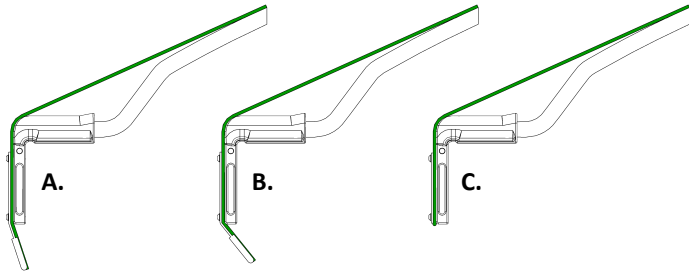

### BOW SELECTION (EXCAVATION ONLY 25.4 mm $\varnothing$ )

- 150 mm  
 350 mm\*  
 450 mm

*\*350 High Bow is ideal for this system.*

### BODY TYPE

- Rigid Truck  
 Dog Trailer  
 Semi Tipper  
 Other: Note Below\*

### TAILGATE STYLE

- Two-Way Gate  
 Forward Hinged  
 Rear Top Hinged  
 Other: Note Below

*\*Body Brand should also be noted for reference.*