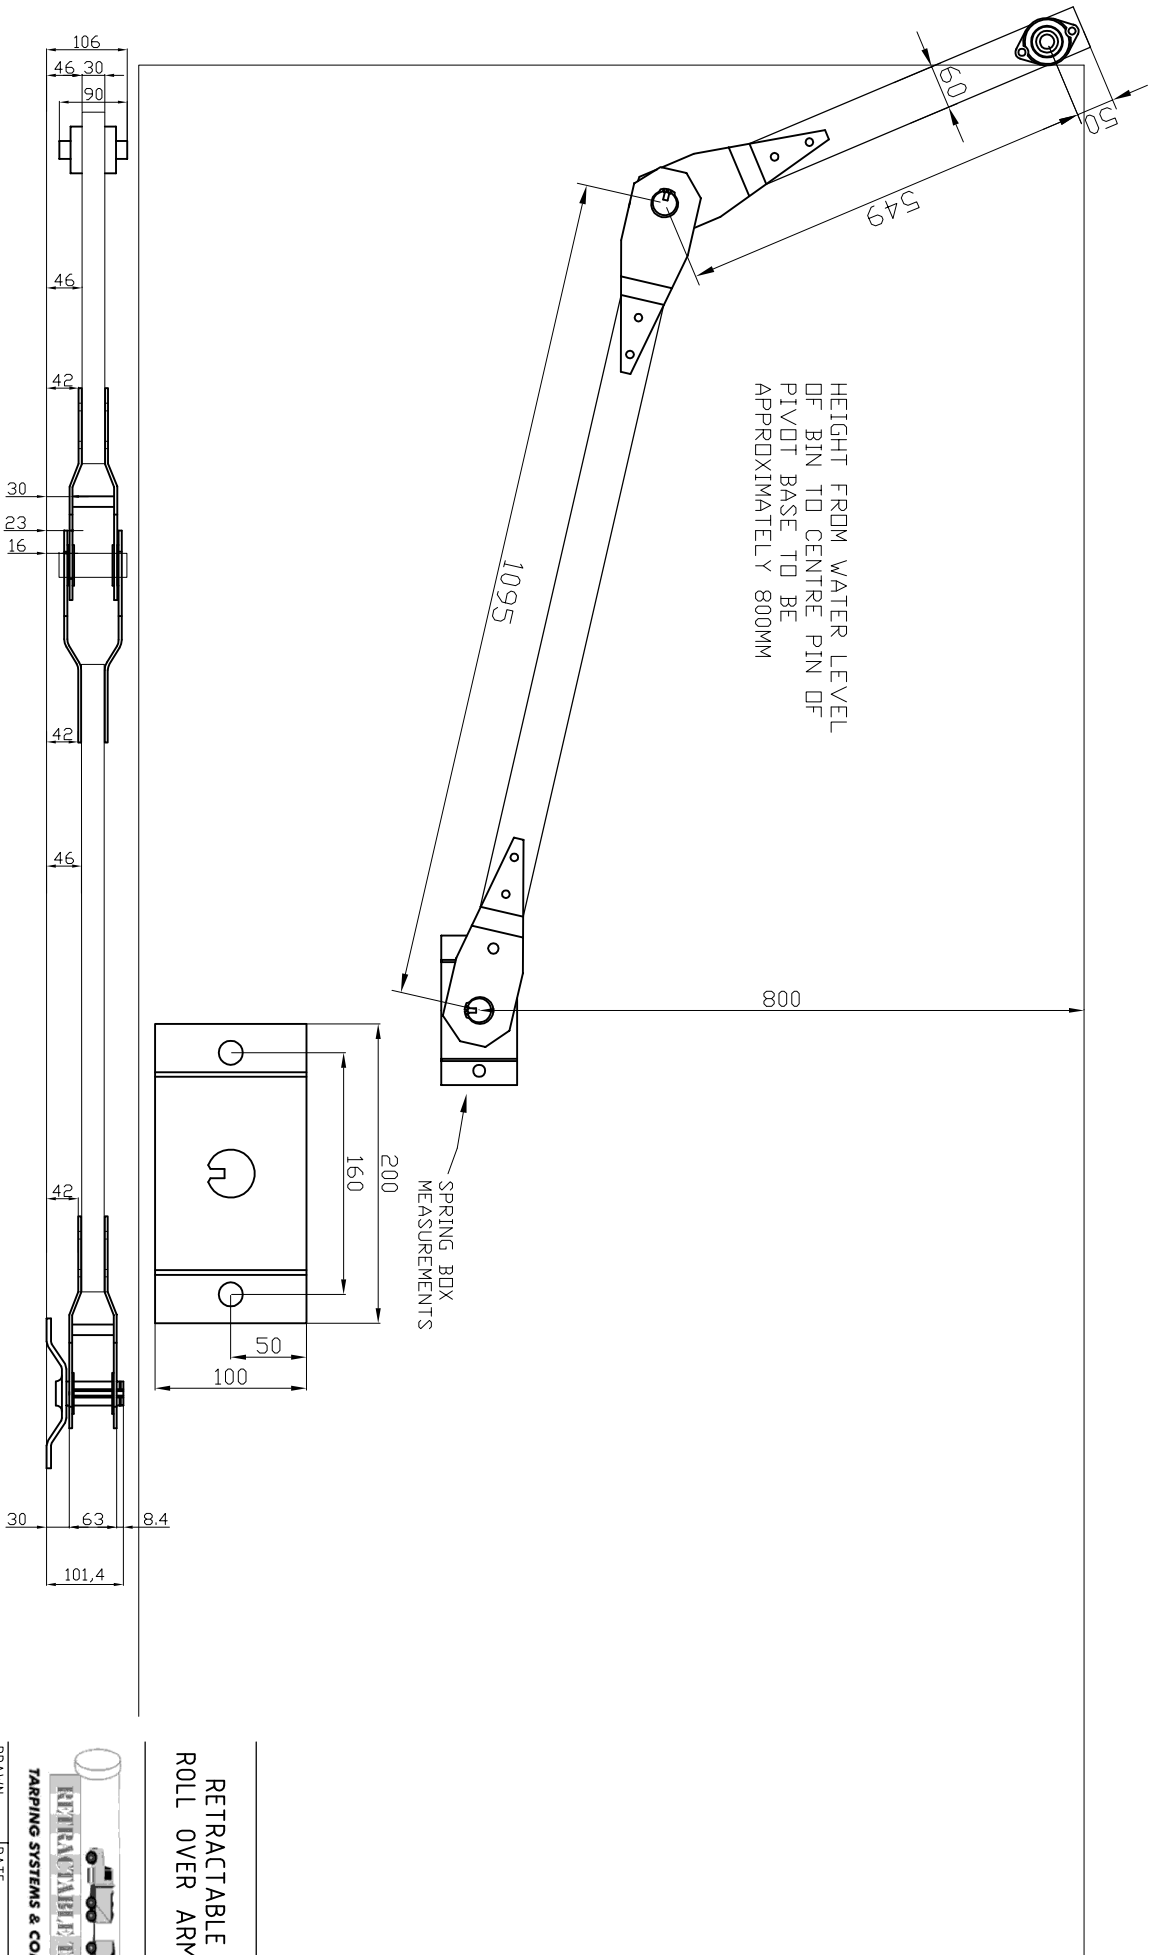

FRONT VIEW

- ARM CAN BE INSTALLED FLUSH WITH FRONT WALL, BUT IT IS RECOMMENDED TO OFFSET AWAY
- DISTANCE AWAY FROM FRONT MAY VARY DUE TO MOVEMENT IN THE ARM.

RETRACTABLE TARPS P.V.L.
 TARPING SYSTEMS & COMPONENTS

RETRACTABLE TARPS
 ROLL OVER ARM SYSTEM

DRAWN	DATE	SCALE
SBL	20/07/07	1:10 A4
DRAWING NO. 0014-11		