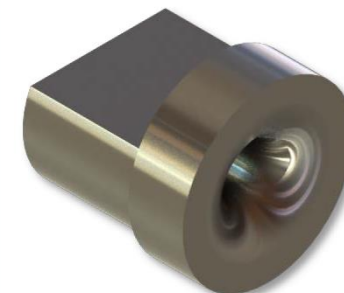

RETRACTABLE TARPS PT

Let us help you cover your load

RT-RTBG
ROLL TUBE BUNG /
GUIDE

RT-ITS
INNER TENSION SPRING
KIT c/w cable

MANUAL ROLL OVER KIT ASSEMBLY

ITEM	PART No	QTY	DESCRIPTION
1	RT-RTBG	1	Roll tube bung/tarp guide
2	RT-ITS	1	Cable Anchor Point
3	HT-SCA4	1	4 mm Stainless Cable
4	RT-AP01	1	Ridge Pole