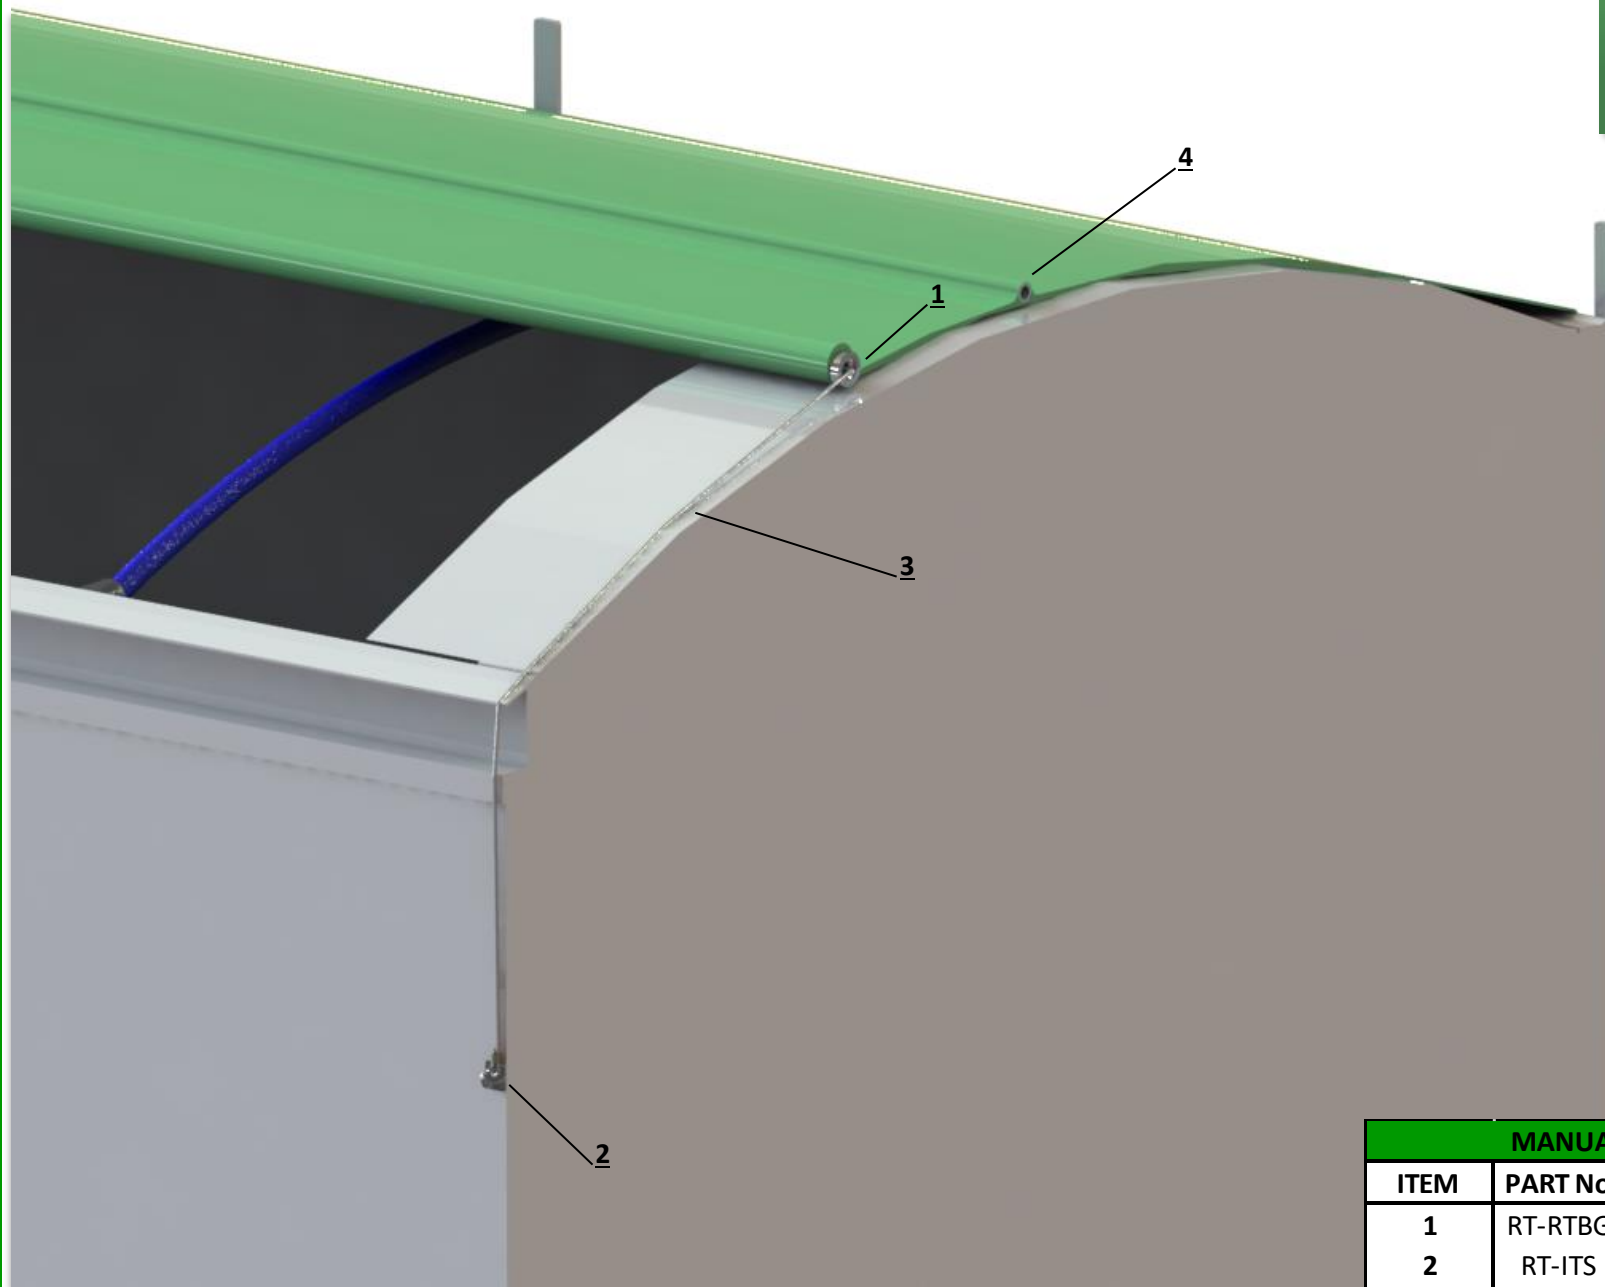

RETRACTABLE TARPS PT

Let us help you cover your load

RT-RTBG
ROLL TUBE BUNG /
GUIDE

RT-ITS
INNER TENSION SPRING
KIT c/w cable

MANUAL ROLL OVER KIT ASSEMBLY

ITEM	PART No	QTY	DESCRIPTION
1	RT-RTBG	1	Roll tube bung/tarp guide
2	RT-ITS	1	Cable Anchor Point
3	HT-SCA4	1	4 mm Stainless Cable
4	RT-AP01	1	Ridge Pole